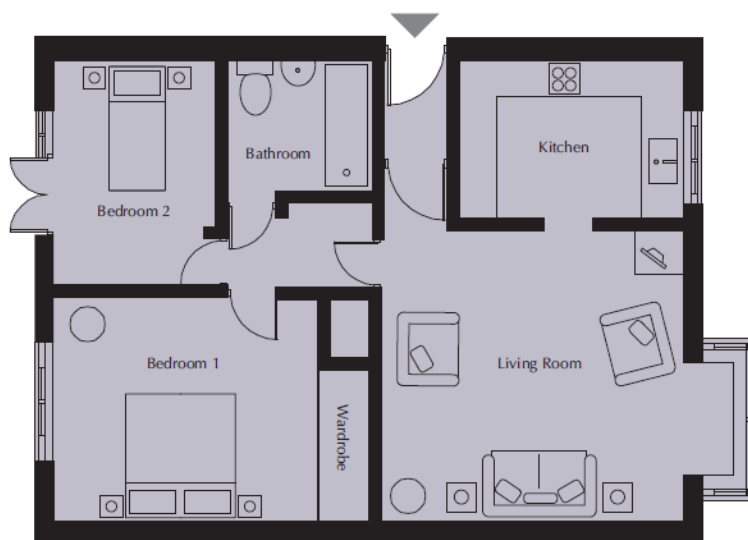

4 Larkspur Court

Richmond Bede Village, Hospital Lane, Warwickshire, CV12 0PB

£130,000

R I C H M O N D
B E D E V I L L A G E
Part of Bupa

Our two-bedroom Village Apartments offer living for those who are keen to maintain their own independence.

Room dimensions

Living Room:
3.9m x 4.1m 12.8ft x 13.5ft

Bedroom 1:
3.0m x 3.6m 9.8ft x 11.8ft

Kitchen:
2.0m x 3.0m 6.6ft x 9.8ft

Bedroom 2:
2.2m x 3.0m 7.2ft x 9.8ft

Bathroom:
1.7m x 2.1m 5.6ft x 6.9ft

- Electric C/H & Pvcu D/G
- Allocated parking

Important Notice: These particulars are intended to give a fair and substantially correct overall description. All dimensions are approximate.

Service charge & ground rent are also applicable, currently charged at £83.09 per week.

024 76 645544

www.richmond-villages.com/bede

info@richmond-villages.com