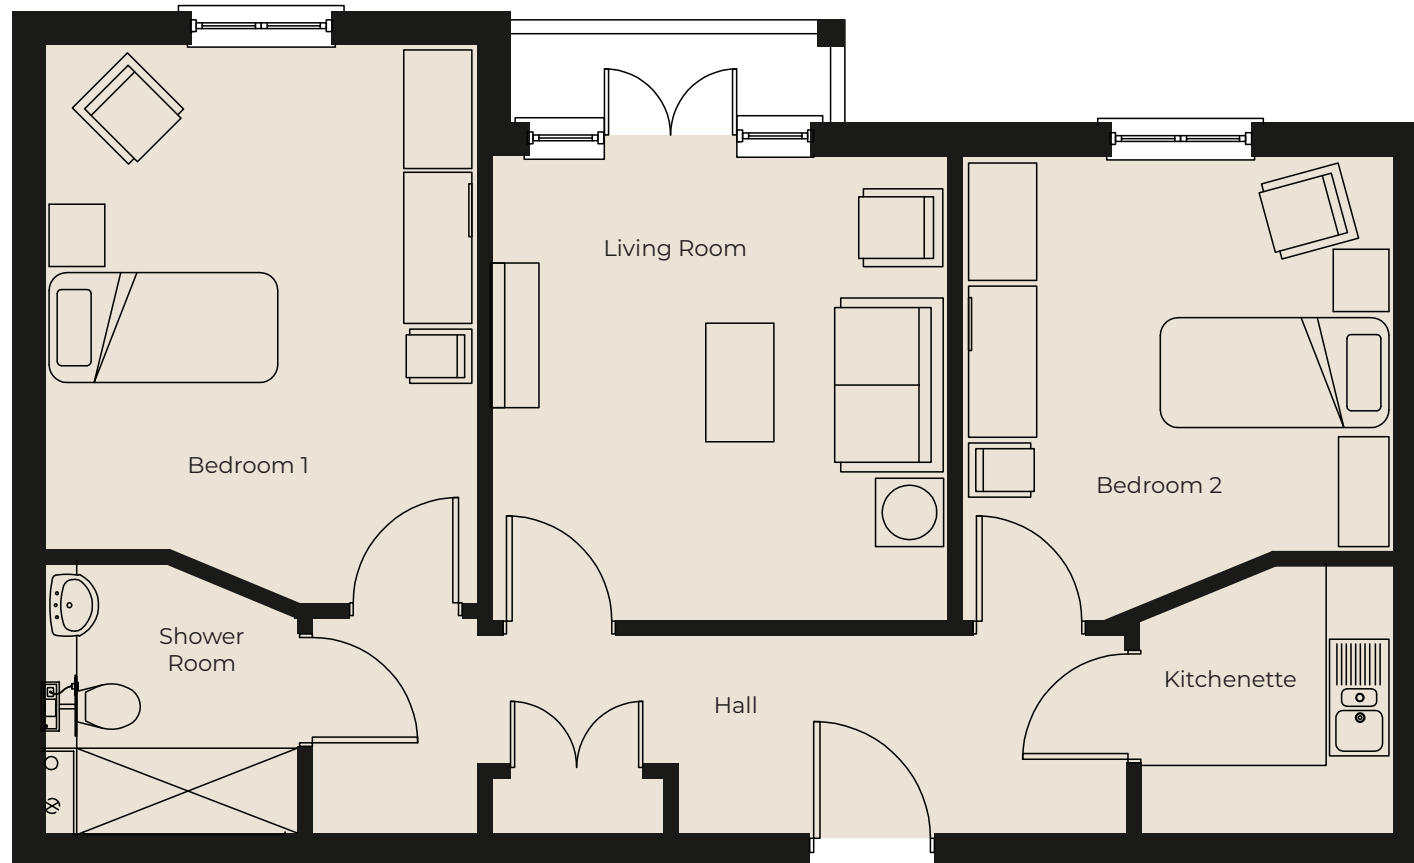

Apartment 19

Second Floor | 64m²

Kitchen

2300mm x 2180mm
7'3" x 7'2"

Living Room

3936mm x 3880mm
12'9" x 12'7"

Bedroom 1

4751mm x 3710mm
15'5" x 12'11"

Bedroom 2

3936mm x 3710mm
12'9" x 12'11"

Shower Room

2300mm x 2180mm
7'7" x 7'2"

These particulars are intended to give a fair and substantially correct overall description.

Measurements have been taken at 1500mm skimming height.

All dimensions are approximate. Bedroom measurements include the wardrobe if applicable. Room measurements include bay windows if applicable.

Furniture layout is to give an indicative impression. Although all efforts have been made to ensure its accuracy at time of print dimensions, fixtures, fittings, finishes and specifications are subject to change without notice.