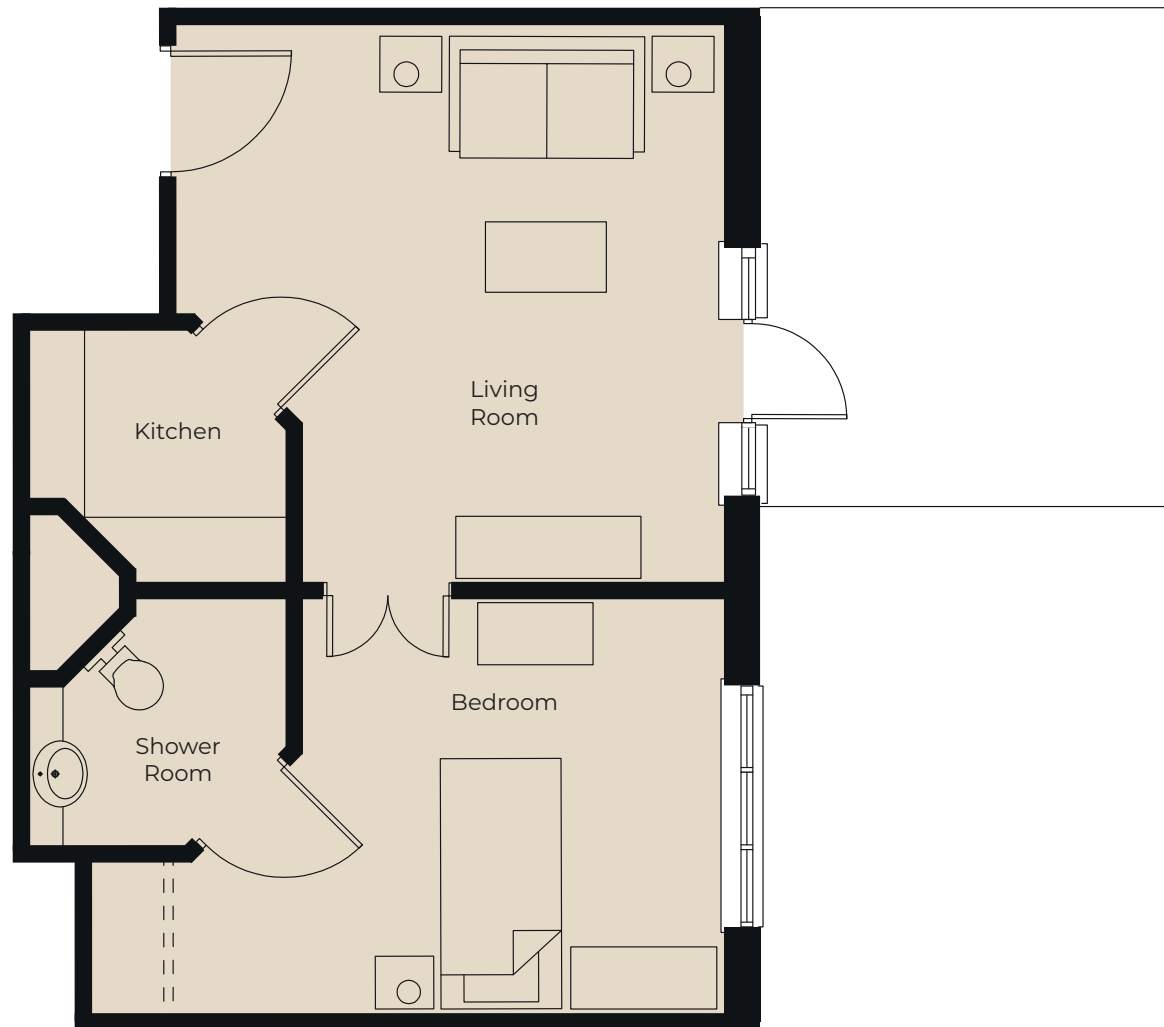

3 Village Centre

First Floor | 378ft²

Kitchen

6'2" x 6'1"

Living Room

13'5" x 13'1"

Bedroom

14'9" x 10'2"

Shower Room

6'2" x 6'1"

These particulars are intended to give a fair and substantially correct overall description.

Measurements have been taken at 1500mm skelling height.

All dimensions are approximate. Bedroom measurements include the wardrobe if applicable. Room measurements include bay windows if applicable.

Furniture layout is to give an indicative impression. Although all efforts have been made to ensure its accuracy at time of print dimensions, fixtures, fittings, finishes and specifications are subject to change without notice.