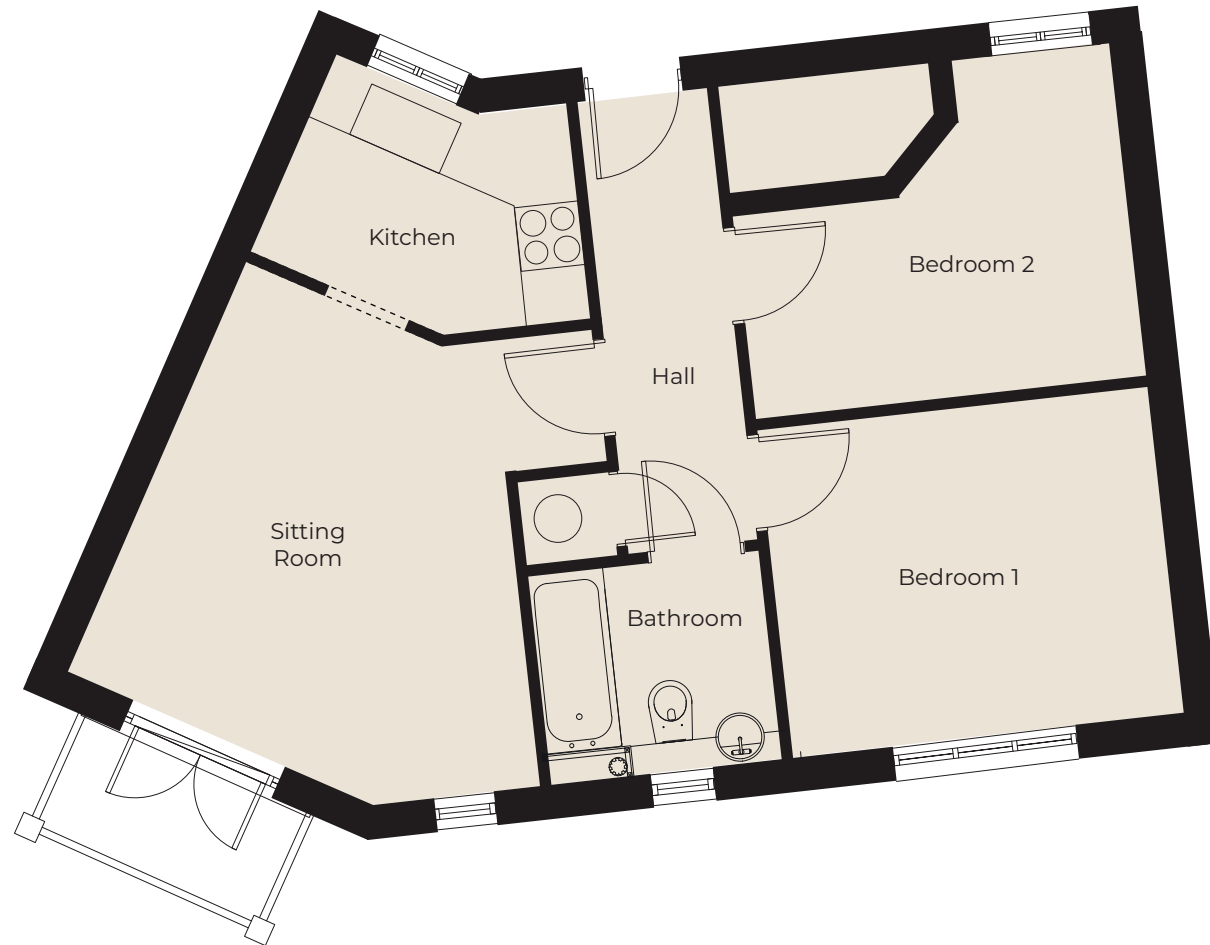

Apartment 13

Ground Floor | 604ft²

Kitchen

2844mm x 2006mm
9'4" x 6'7"

Sitting Room

4064mm x 4140mm
13'4" x 13'7"

Bedroom 1

3657mm x 3048mm
12' x 10'

Bedroom 2

3657mm x 3048mm
12' x 10'

Shower Room

2159mm x 1955mm
7'1" x 6'5"

These particulars are intended to give a fair and substantially correct overall description.

Measurements have been taken at 1500mm skimming height.

All dimensions are approximate. Bedroom measurements include the wardrobe if applicable. Room measurements include bay windows if applicable.

Furniture layout is to give an indicative impression. Although all efforts have been made to ensure its accuracy at time of print dimensions, fixtures, fittings, finishes and specifications are subject to change without notice.