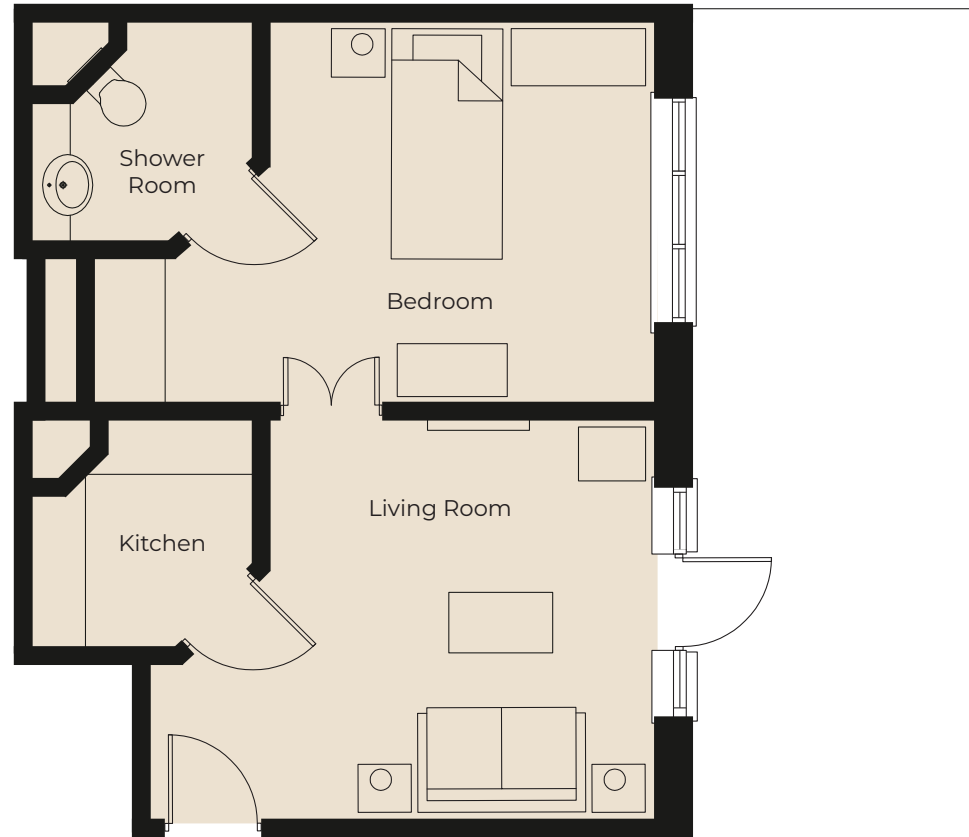

7 Village Centre

First Floor | 330ft²

Kitchen

1859mm x 1803mm
6'1" x 5'11"

Living Room

3078mm x 3200mm
10'1" x 10'6"

Bedroom

3200mm x 3200mm
10'6" x 10'6"

Shower Room

1859mm x 1803mm
6'1" x 5'11"

These particulars are intended to give a fair and substantially correct overall description.

Measurements have been taken at 1500mm skimming height.

All dimensions are approximate. Bedroom measurements include the wardrobe if applicable. Room measurements include bay windows if applicable.

Furniture layout is to give an indicative impression. Although all efforts have been made to ensure its accuracy at time of print dimensions, fixtures, fittings, finishes and specifications are subject to change without notice.