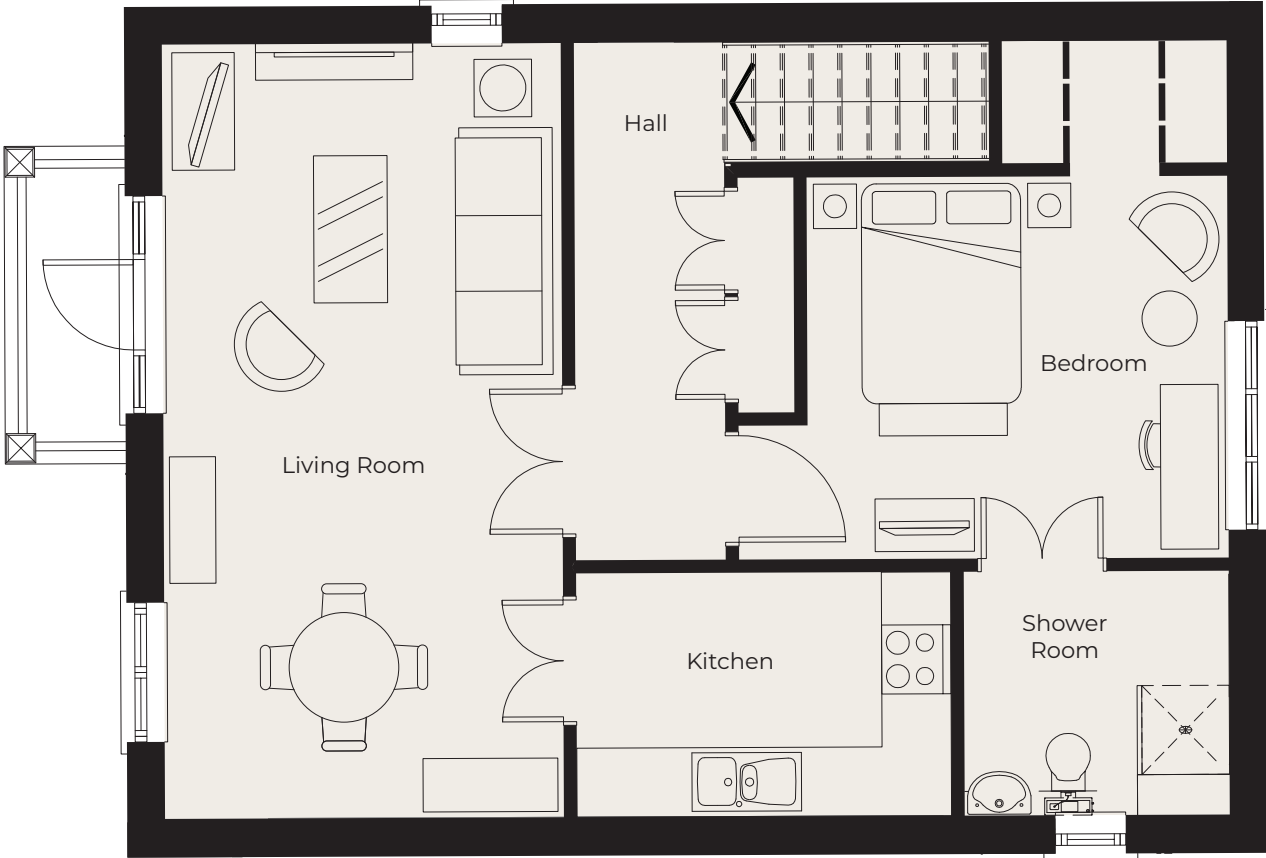

18 Brook View

First Floor | 689ft²

- Kitchen**
2116mm x 3250mm
6'11" x 11'4"
- Living Room**
6723mm x 3462mm
22'1" x 11'4"
- Bedroom**
3315mm x 3650mm
10'1" x 12'
- Shower Room**
2116mm x 2300mm
6'11" x 7'7"

These particulars are intended to give a fair and substantially correct overall description. Measurements have been taken at 1500mm skelling height. All dimensions are approximate. Bedroom measurements include the wardrobe if applicable. Room measurements include bay windows if applicable. Furniture layout is to give an indicative impression. Although all efforts have been made to ensure its accuracy at time of print dimensions, fixtures, fittings, finishes and specifications are subject to change without notice. The properties are sold unfurnished.