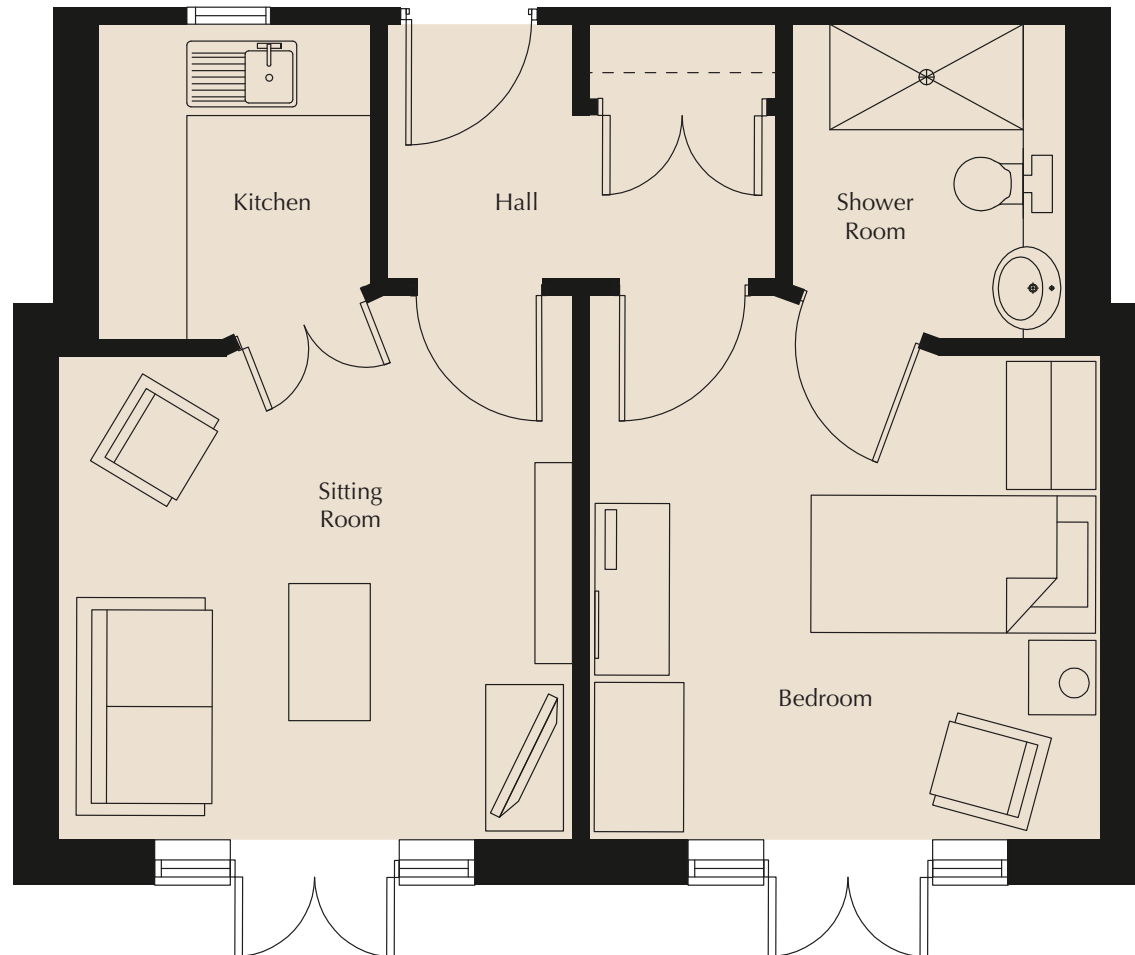

## Kitchen

2142 x 1895mm

7' x 6'3"

## Sitting Room

3781 x 3538mm

12'5" x 11'7"

## Bedroom

3781 x 3592mm

12'5" x 11'9"

## Shower Room

2175 x 2143mm

7'2" x 7'

These particulars are intended to give a fair and substantially correct overall description.

Measurements have been taken at 1500mm skeling height.

All dimensions are approximate. Bedroom measurements include the wardrobe if applicable. Room measurements include bay windows if applicable.