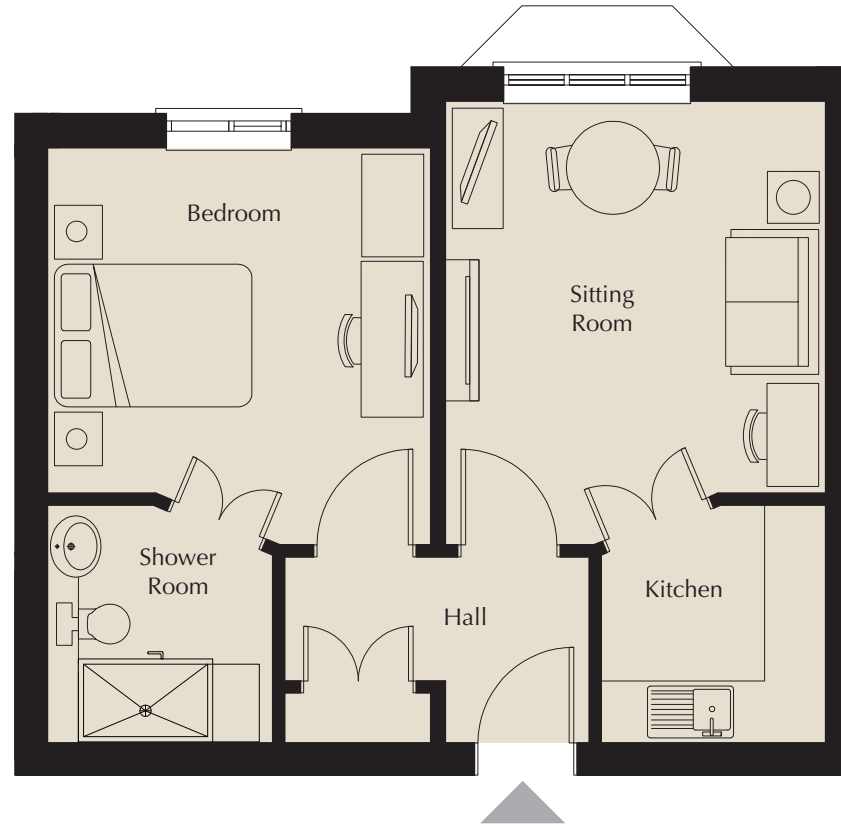

Village Suite 9

Ground Floor

Kitchen

2300mm x 2180mm
7'7" x 7'2"

Sitting Room

4285mm x 3686mm
14'1" x 12'1"

Bedroom

3835mm x 3709mm
12'7" x 12'2"

Shower Room

2300mm x 2180mm
7'7" x 7'2"

These particulars are intended to give a fair and substantially correct overall description.

Measurements have been taken at 1500mm skeliling height.

All dimensions are approximate. Bedroom measurements include the wardrobe if applicable. Room measurements include bay windows if applicable.

Furniture layout is to give an indicative impression. Although all efforts have been made to ensure its accuracy at time of print dimensions, fixtures, fittings, finishes and specifications are subject to change without notice.