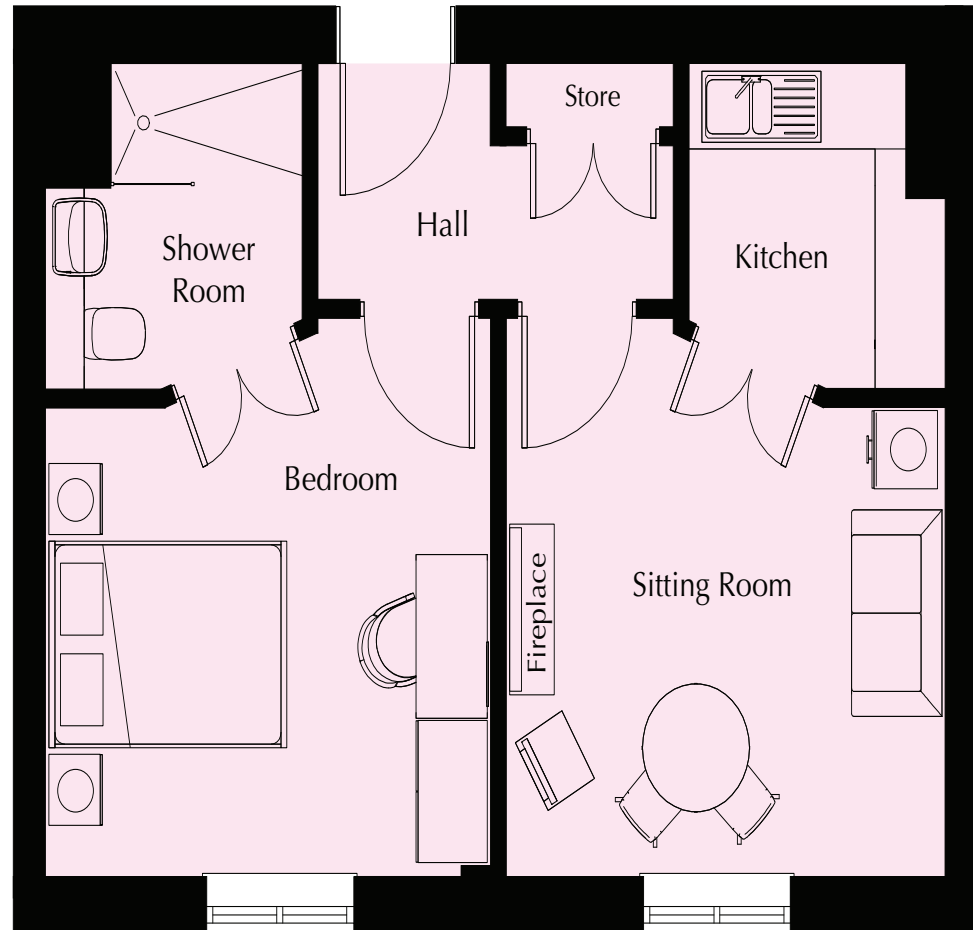

4 Village Centre

Second Floor

Kitchen

2299mm x 2130mm

7'7" x 7'

Living Room

3940mm x 3667mm

12'11" x 12'

Bedroom

3940mm x 3731mm

12'11" x 12'3"

Shower Room

2300mm x 2215mm

7'7" x 7'3"

These particulars are intended to give a fair and substantially correct overall description.

Measurements have been taken at 1500mm skeliling height.

All dimensions are approximate. Bedroom measurements include the wardrobe if applicable. Room measurements include bay windows if applicable.

Furniture layout is to give an indicative impression. Although all efforts have been made to ensure its accuracy at time of print dimensions, fixtures, fittings, finishes and specifications are subject to change without notice.