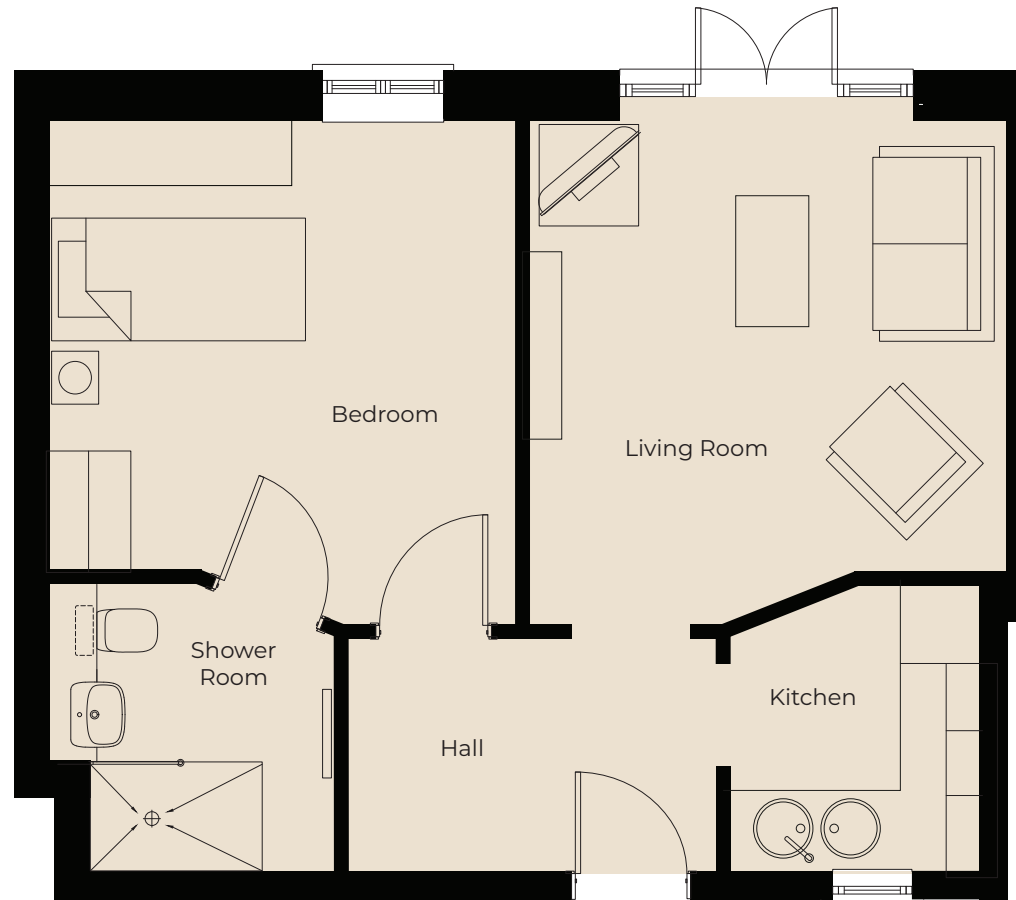

# Apartment 3.4

**Kitchen**

2142mm x 1936mm

7' x 6'4"

**Living Room**

3781mm x 3653mm

12'5" x 12'

**Bedroom**

3781mm x 3546mm

12'5" x 11'8"

**Shower Room**

2161mm x 2142mm

7'1" x 7'

These particulars are intended to give a fair and substantially correct overall description.

Measurements have been taken at 1500mm skimming height.

All dimensions are approximate. Bedroom measurements include the wardrobe if applicable. Room measurements include bay windows if applicable.

Furniture layout is to give an indicative impression. Although all efforts have been made to ensure its accuracy at time of print dimensions, fixtures, fittings, finishes and specifications are subject to change without notice.