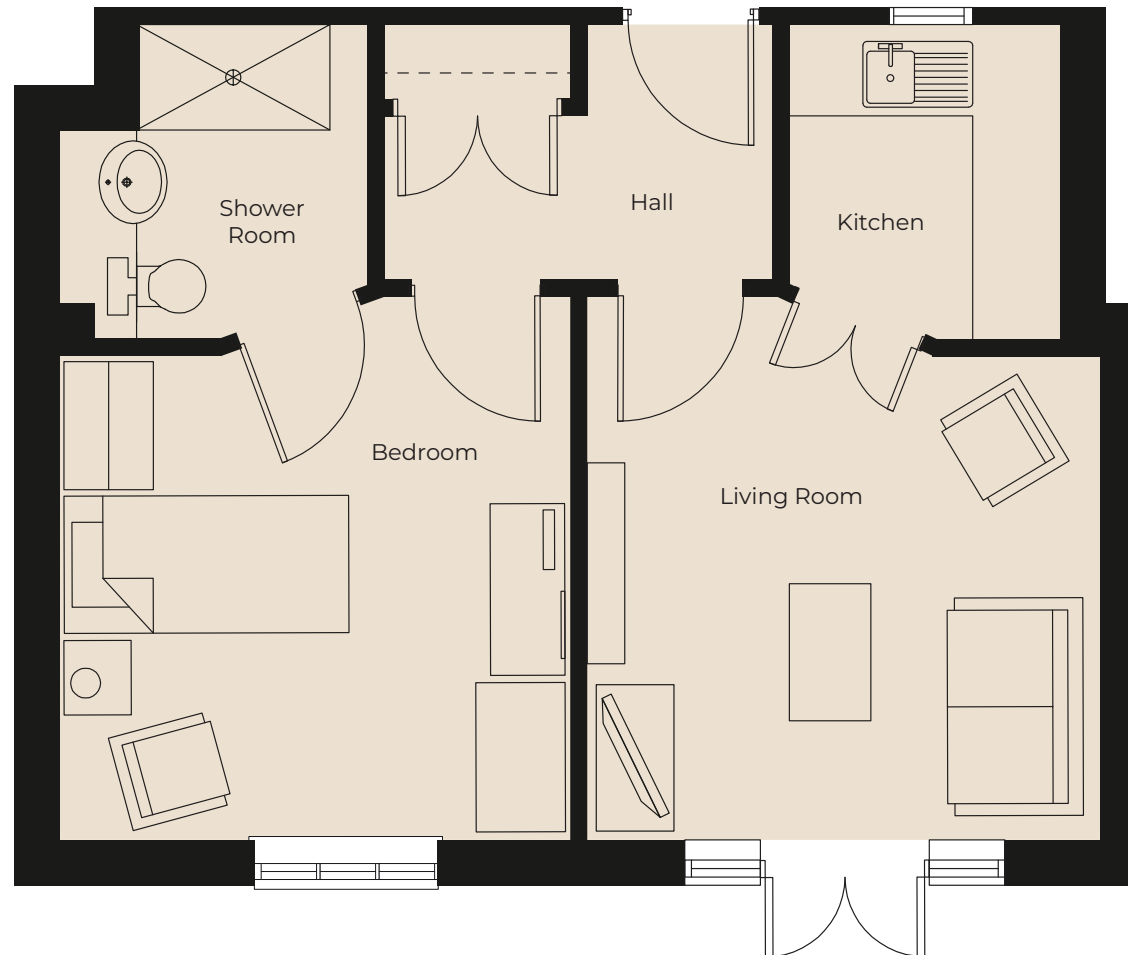

Apartment 0/8

Kitchen

2133mm x 2042mm

7' x 6'7"

Living Room

3840mm x 3657mm

12'6" x 11'10"

Bedroom

3627mm x 3352mm

11'9" x 11'

Shower Room

2225mm x 2133mm

7'3" x 7'

These particulars are intended to give a fair and substantially correct overall description.

Measurements have been taken at 1500mm skelling height.

All dimensions are approximate. Bedroom measurements include the wardrobe if applicable. Room measurements include bay windows if applicable.

Furniture layout is to give an indicative impression. Although all efforts have been made to ensure its accuracy at time of print dimensions, fixtures, fittings, finishes and specifications are subject to change without notice.