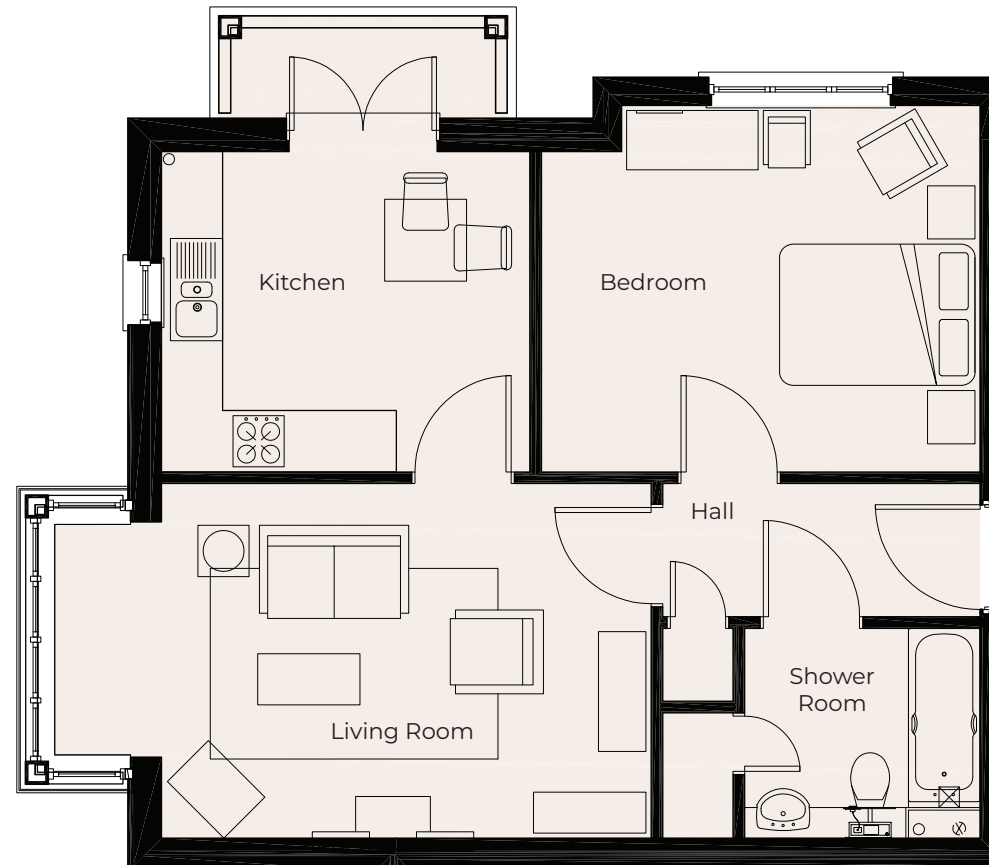

### Kitchen

3600mm x 3130mm

11'10" x 10'3"

### Living Room

4785mm x 3465mm

15'8" x 11'4"

### Bedroom

3686mm x 3580mm

12'1" x 11'9"

### Shower Room

2300mm x 2050mm

7'7" x 6'9"

These particulars are intended to give a fair and substantially correct overall description.

Measurements have been taken at 1500mm skelling height.

All dimensions are approximate. Bedroom measurements include the wardrobe if applicable. Room measurements include bay windows if applicable.