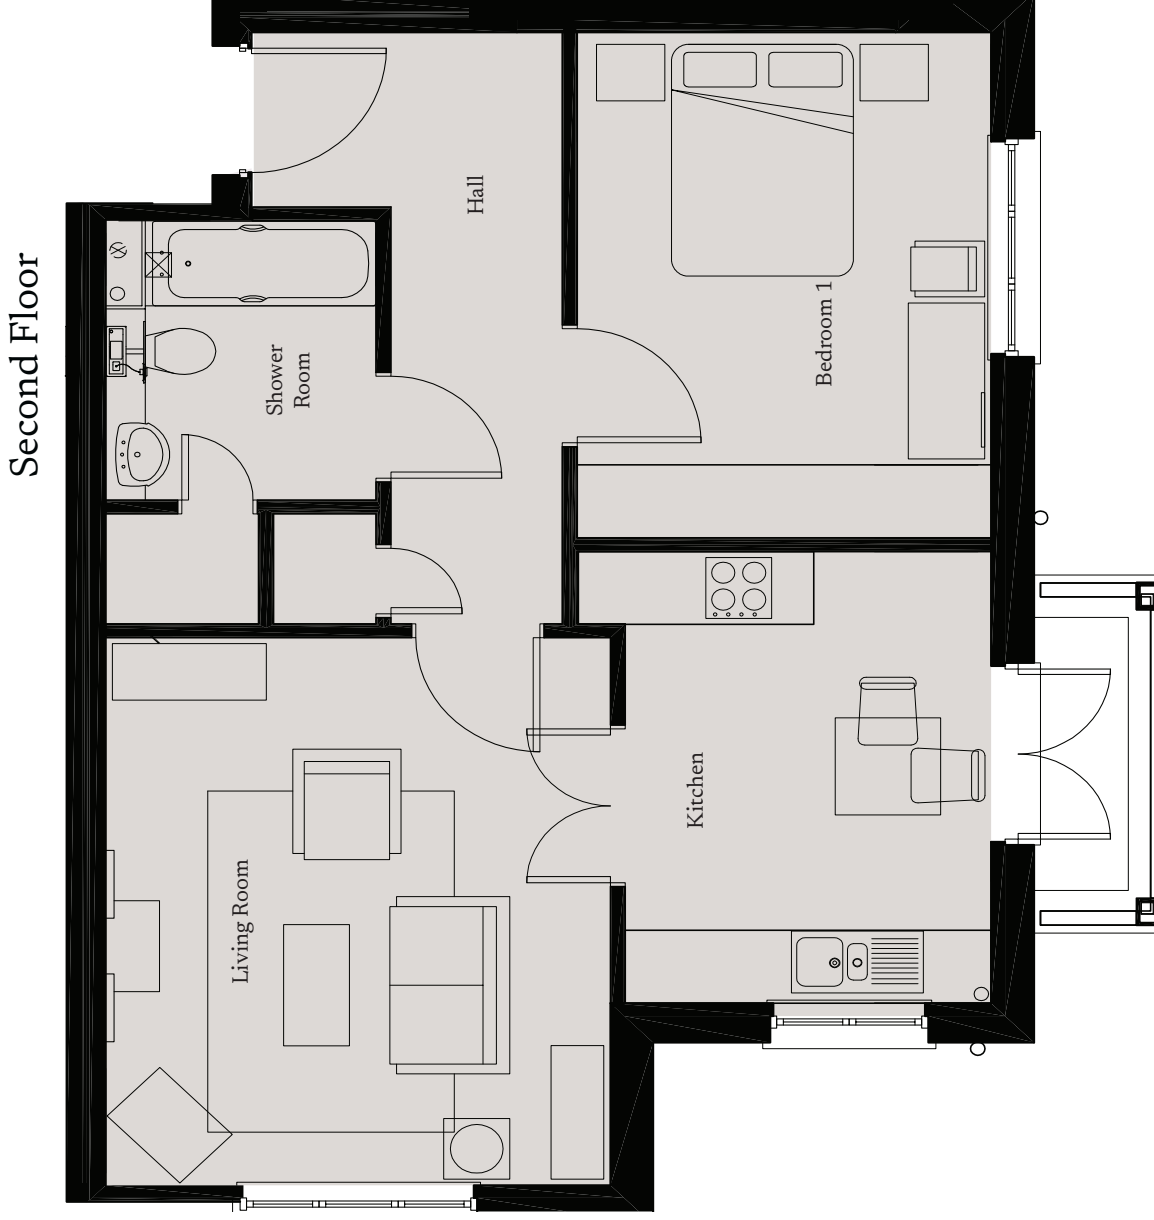

# 33 Cookham

- Kitchen**  
12'2" x 9'1"
- Living Room**  
14'7" x 12'5"
- Bedroom**  
10'3" x 13'6"
- Shower Room**  
7'5" x 7'3"

These particulars are intended to give a fair and substantially correct overall description. Measurements have been taken at 1500mm ceiling height.

All dimensions are approximate. Bedroom measurements include the wardrobe if applicable. Room measurements include bay windows if applicable. Furniture layout is to give an indicative impression. Although all efforts have been made to ensure its accuracy at time of print dimensions, fixtures, fittings, finishes and specifications are subject to change without notice.