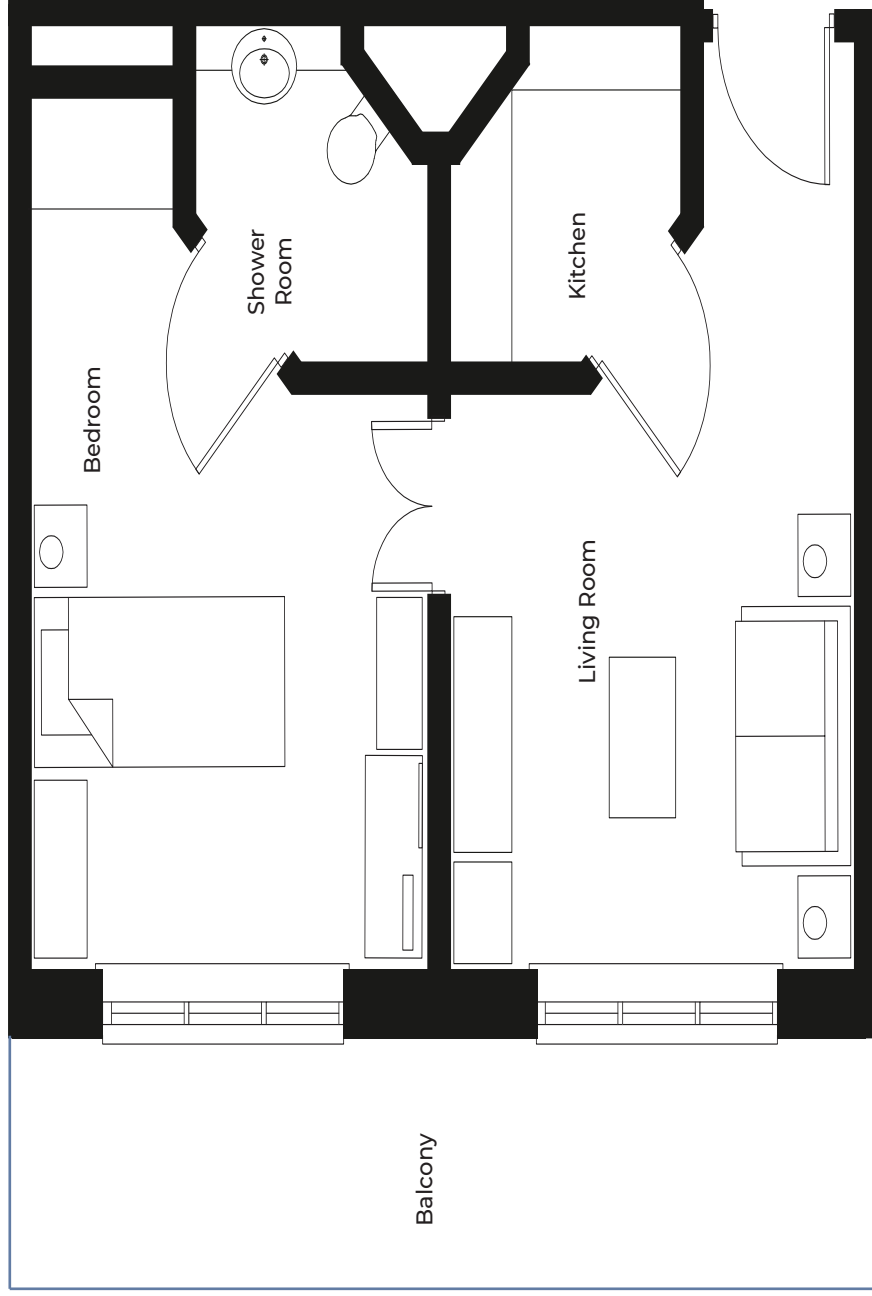

Apartment 19

First Floor | 341ft²

- Kitchen
6'2" x 6'1"
- Living Room
16'8" x 10'4"
- Bedroom
14'9" x 10'2"
- Shower Room
6'2" x 6'1"
- Balcony
1.6m (5ft 3") x 6.5m (21ft 4")

These particulars are intended to give a fair and substantially correct overall description. Measurements have been taken at 1500mm skirting height.

All dimensions are approximate. Bedroom measurements include the wardrobe if applicable. Room measurements include bay windows if applicable. Furniture layout is to give an indicative impression. Although all efforts have been made to ensure its accuracy at time of print dimensions, fixtures, fittings, finishes and specifications are subject to change without notice. The properties are sold unfurnished.