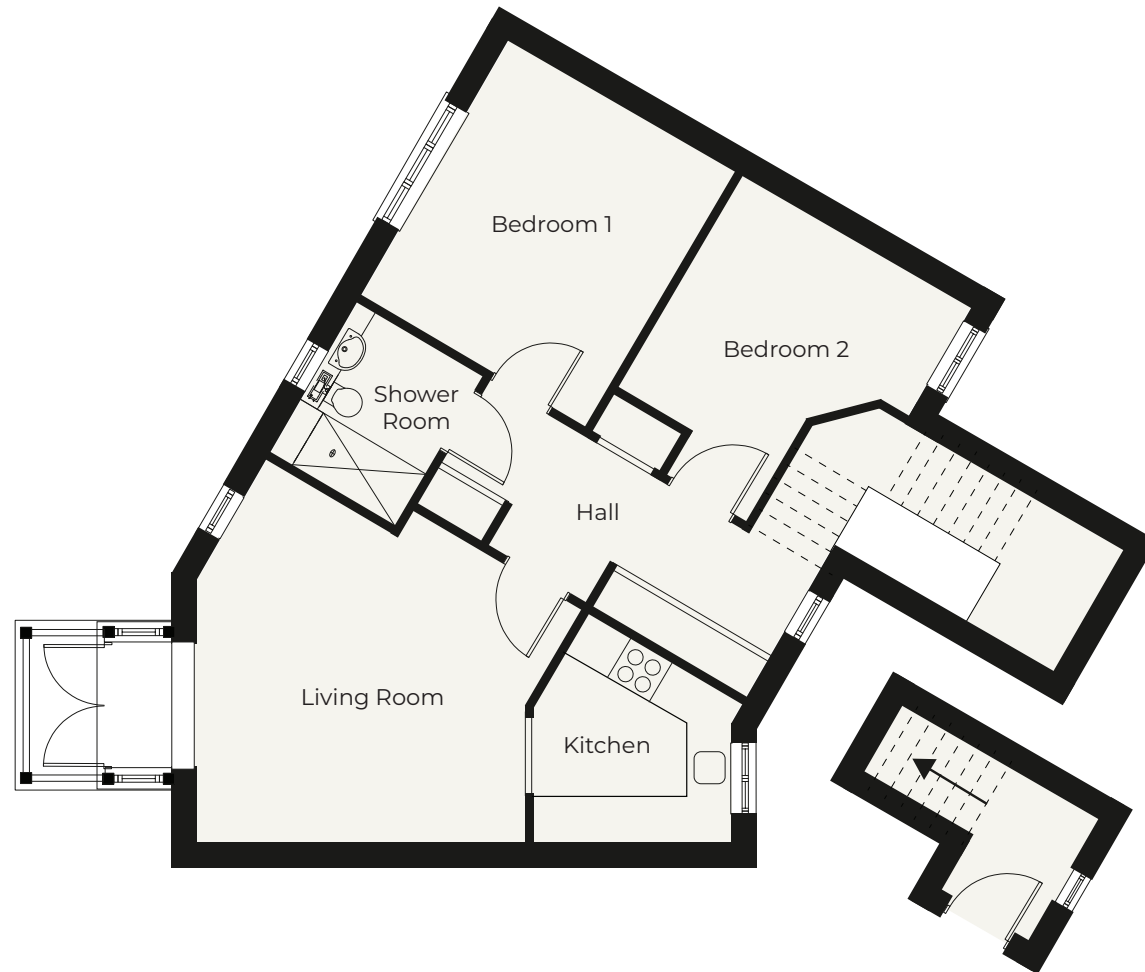

Apartment 39

First Floor | 717ft²

Kitchen

2499mm x 2529mm
8'2" x 8'3"

Living Room

4114mm x 4266mm
13'5" x 13'10"

Bedroom 1

3291mm x 3688mm
10'8" x 12'1"

Shower Room

1828mm x 2163mm
5'10" x 6'11"

Bedroom 2

3352mm x 3078mm
10'10" x 10'1"

These particulars are intended to give a fair and substantially correct overall description.

Measurements have been taken at 1500mm skimming height.

All dimensions are approximate. Bedroom measurements include the wardrobe if applicable. Room measurements include bay windows if applicable.

Furniture layout is to give an indicative impression. Although all efforts have been made to ensure its accuracy at time of print dimensions, fixtures, fittings, finishes and specifications are subject to change without notice.