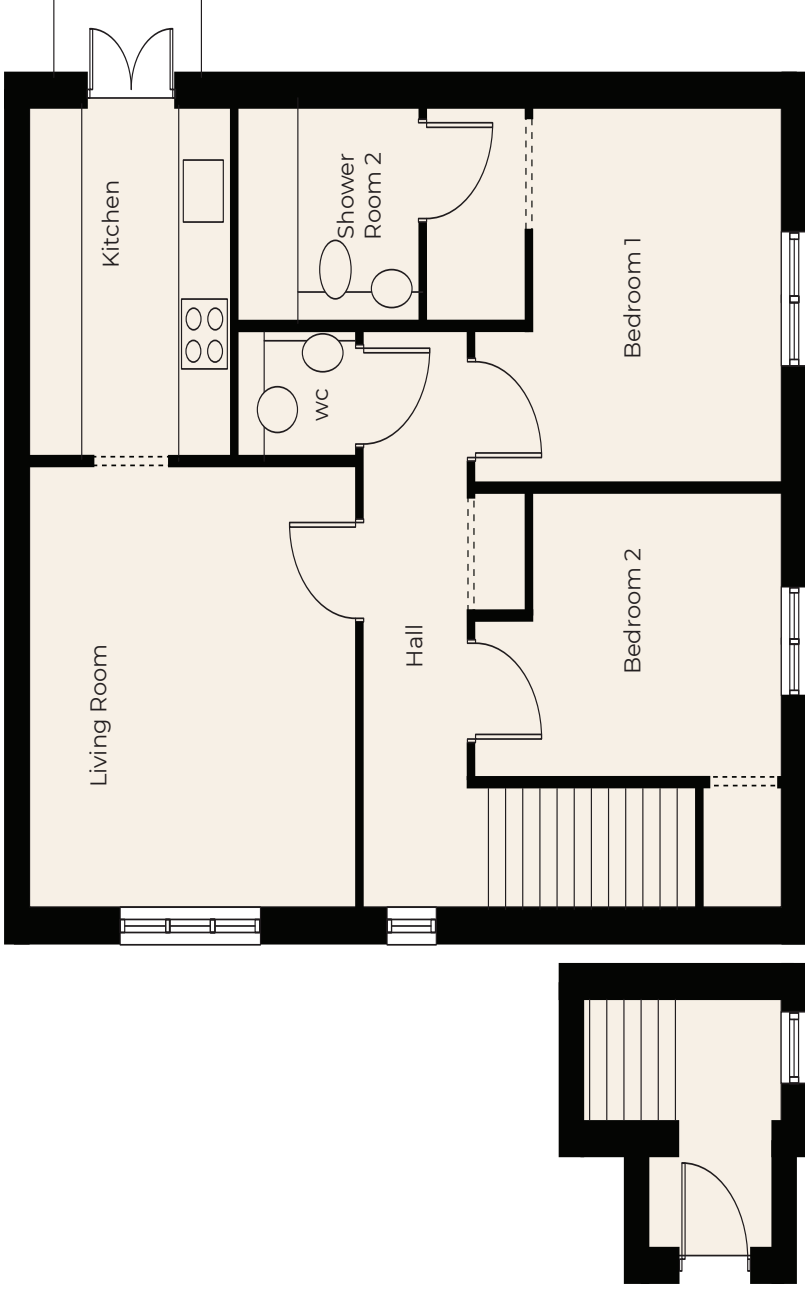

Apartment 29

First Floor | 670ft²

Kitchen	2895mm x 2387mm 9'6" x 7'10"
Living Room	3733mm x 3835mm 12'3" x 12'7"
Bedroom 1	3175mm x 2997mm 10'5" x 9'10"
Bedroom 2	2311mm x 3022mm 7'7" x 9'11"
Bathroom	1803mm x 2133mm 5'11" x 7'
WC	1041mm x 1422mm 3'5" x 4'8"

These particulars are intended to give a fair and substantially correct overall description.

Measurements have been taken at 1500mm skimming height.

All dimensions are approximate. Bedroom measurements include the wardrobe if applicable. Room measurements include bay windows if applicable.

Furniture layout is to give an indicative impression. Although all efforts have been made to ensure its accuracy at time of print dimensions, fixtures, fittings, finishes and specifications are subject to change without notice.