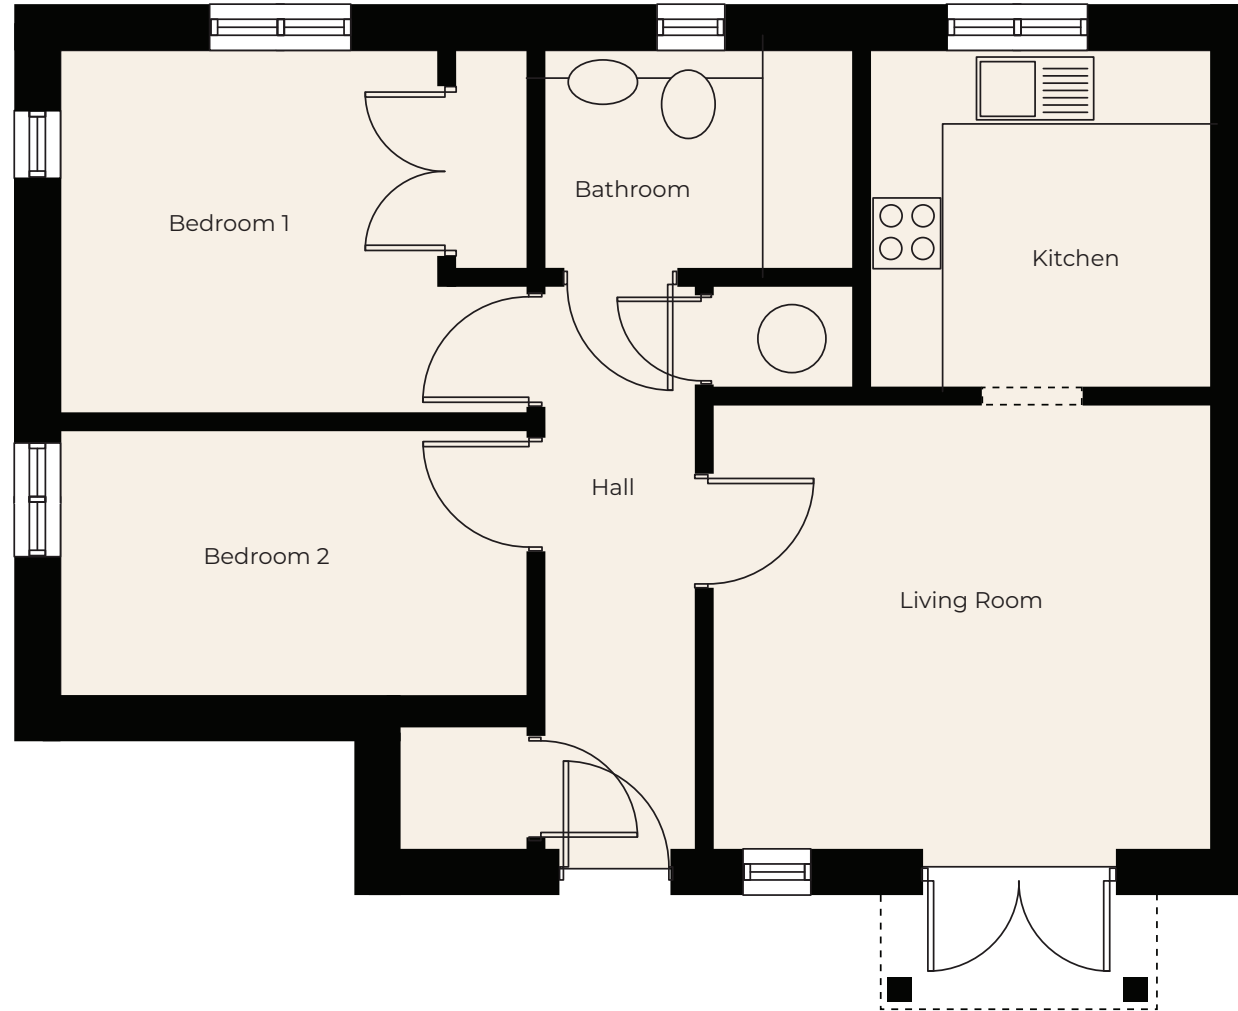

Apartment 24

Ground Floor | 567ft²

Kitchen

2692 x 2641mm
8'10" x 8'8"

Living Room

3886 x 3505mm
12'9" x 11'6"

Bedroom 1

2972 x 2845mm
9'9" x 9'4"

Bathroom

2388 x 1753mm
7'10" x 5'9"

Bedroom 2

3658 x 2083mm
12' x 6'10"

These particulars are intended to give a fair and substantially correct overall description.

Measurements have been taken at 1500mm skimming height.

All dimensions are approximate. Bedroom measurements include the wardrobe if applicable. Room measurements include bay windows if applicable.

Furniture layout is to give an indicative impression. Although all efforts have been made to ensure its accuracy at time of print dimensions, fixtures, fittings, finishes and specifications are subject to change without notice.