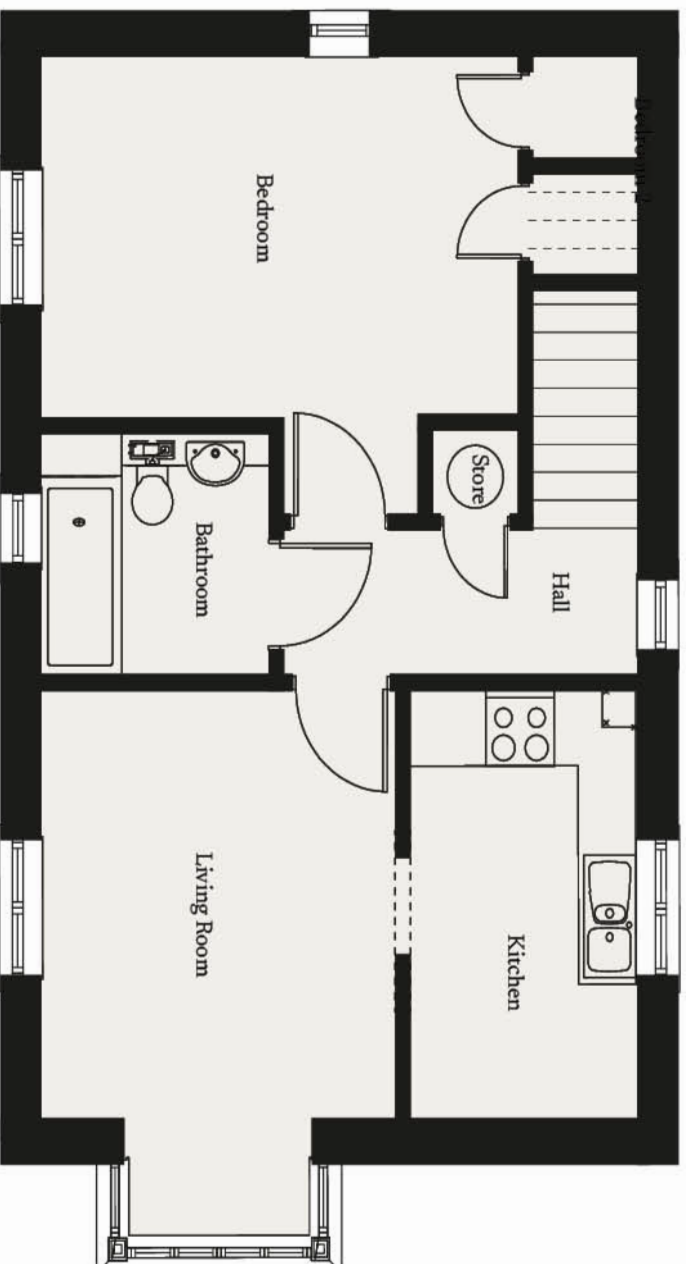

# Apartment 22

First Floor | 484ft<sup>2</sup>

- Kitchen  
11'6" x 6'11"
- Living Room  
11'6" x 10'9"
- Bedroom  
14'4" x 9'8"
- Bedroom  
6'11" x 6'6"

These particulars are intended to give a fair and substantially correct overall description. Measurements have been taken at 1500mm skirting height.

All dimensions are approximate. Bedroom measurements include the wardrobe if applicable. Room measurements include bay windows if applicable.

Furniture layout is to give an indicative impression. Although all efforts have been made to ensure its accuracy at time of print, dimensions, fixtures, fittings, finishes and specifications are subject to change without notice.