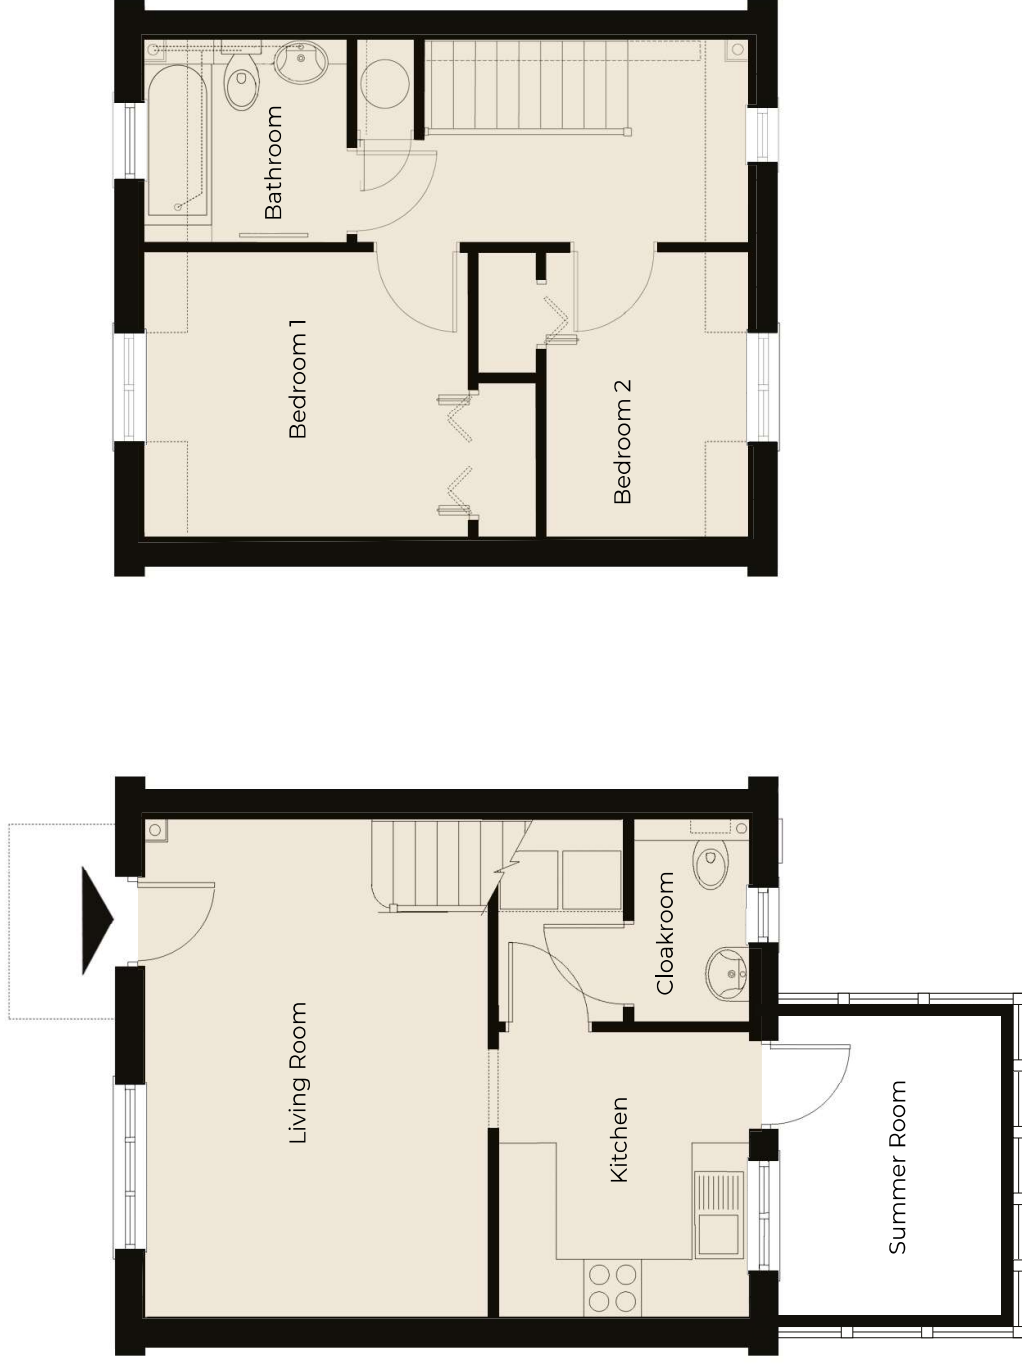

Koi Cottage No. 16

Ground & First Floor | 688ft²

- Kitchen**
9'8" x 8'6"
- Living Room**
16'11" x 11'7"
- Summer Room**
11'2" x 6'5"
- Bedroom 1**
11' x 9'8"
- Bathroom**
6'11" x 6'11"
- Bedroom 2**
9'8" x 6'11"
- Cloakroom**
6'11" x 3'11"

These particulars are intended to give a fair and substantially correct overall description.

Measurements have been taken at 1500mm skirting height.

All dimensions are approximate. Bedroom measurements include the wardrobe if applicable. Room measurements include bay windows if applicable.

Furniture layout is to give an indicative impression. Although all efforts have been made to ensure its accuracy at time of print dimensions, fixtures, fittings, finishes and specifications are subject to change without notice.