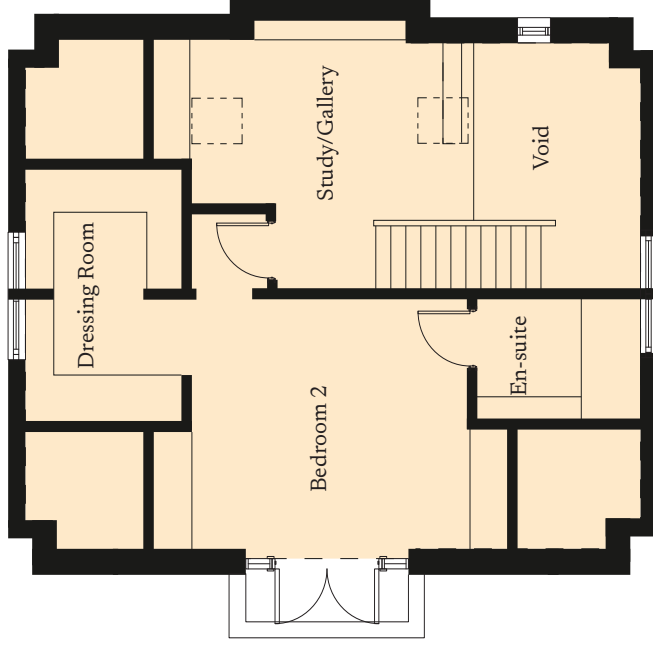

## **Kitchen**

3505mm x 3200mm

11'5" x 10'5"

## **Living Room**

5791mm x 3505mm

19' x 11'5"

## **Shower Room**

2286mm x 1706mm

7'5" x 5'6"

## **Study/Gallery**

4114mm x 2407mm

13'5" x 7'9"

These particulars are intended to give a fair and substantially correct overall description. Measurements have been taken at 1500mm ceiling height.

All dimensions are approximate. Bedroom measurements include the wardrobe if applicable. Room measurements include bay windows if applicable.