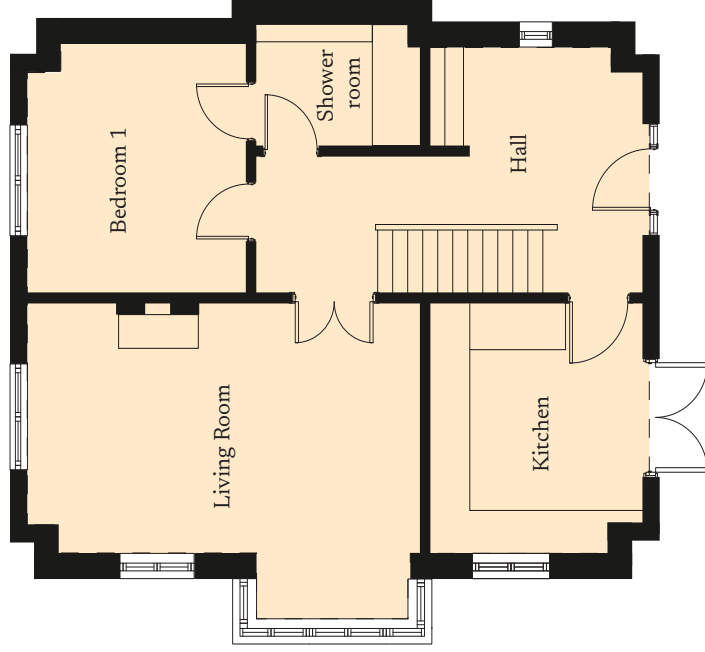

## **Kitchen**

3505mm x 3200mm

11'5" x 10'5"

## **Living Room**

5791mm x 3505mm

19' x 11'5"

## **Shower Room**

2286mm x 1706mm

7'5" x 5'6"

## **Study/Gallery**

4114mm x 2407mm

13'5" x 7'9"

These particulars are intended to give a fair and substantially correct overall description. Measurements have been taken at 1500mm ceiling height.

All dimensions are approximate. Bedroom measurements include the wardrobe if applicable. Room measurements include bay windows if applicable.