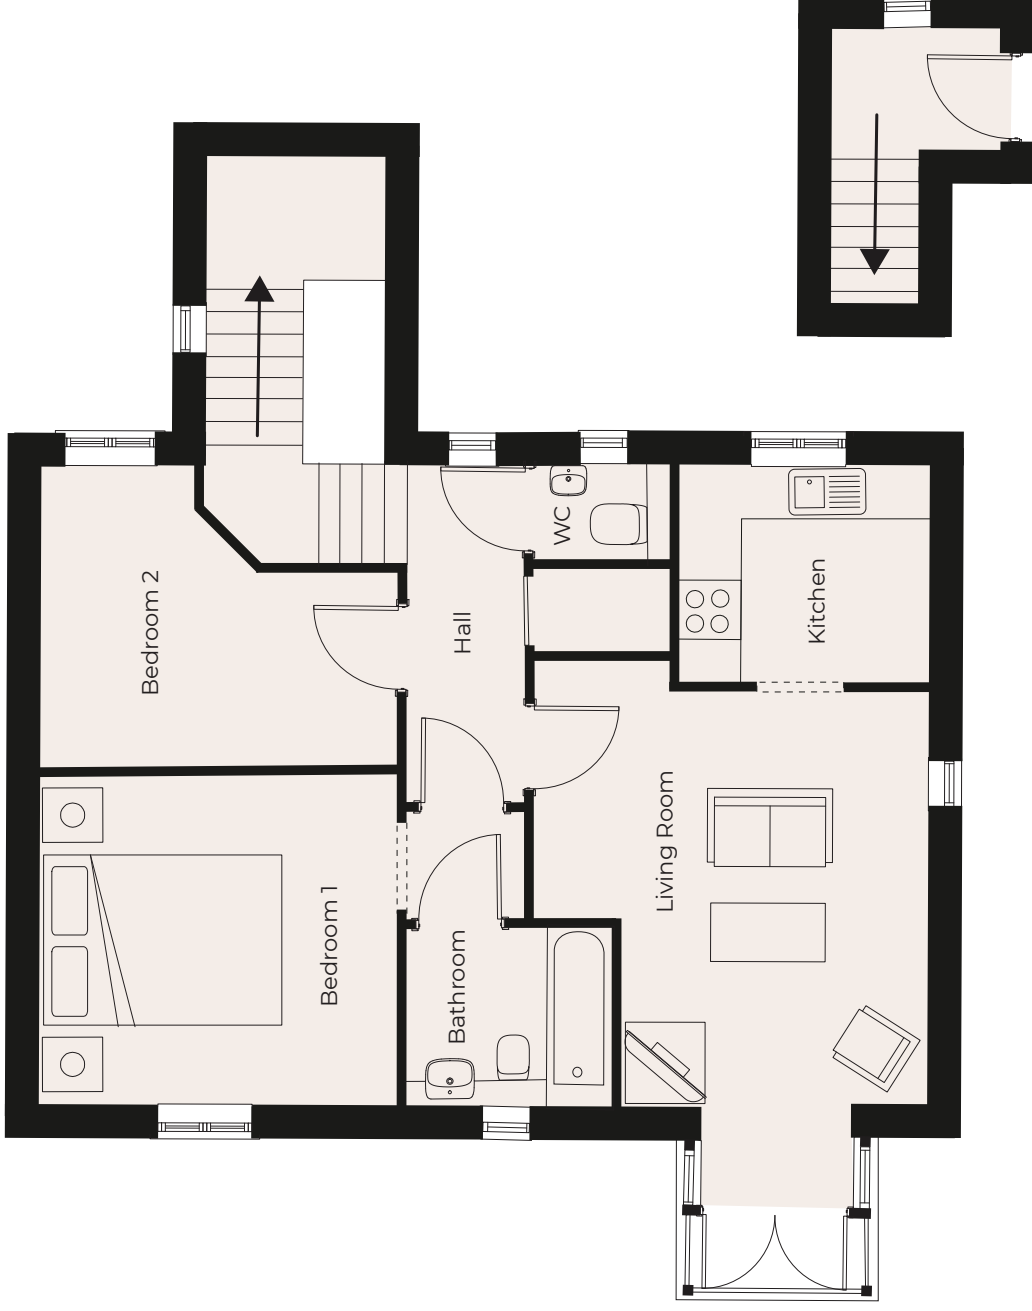

Apartment 33

First Floor | 706ft²

Kitchen	3022mm x 1829mm 9'11" x 6'
Living Room	4546mm x 3505mm 14'11" x 11'6"
Bedroom 1	4115mm x 3505mm 13'6" x 11'6"
Bathroom	2134mm x 1982mm 7' x 6'6"
Bedroom 2	3556mm x 2362mm 11'8" x 7'9"
WC	1422mm x 1016mm 4'8" x 3'4"

These particulars are intended to give a fair and substantially correct overall description.

Measurements have been taken at 1500mm skimming height.

All dimensions are approximate. Bedroom measurements include the wardrobe if applicable. Room measurements include bay windows if applicable.

Furniture layout is to give an indicative impression. Although all efforts have been made to ensure its accuracy at time of print dimensions, fixtures, fittings, finishes and specifications are subject to change without notice.