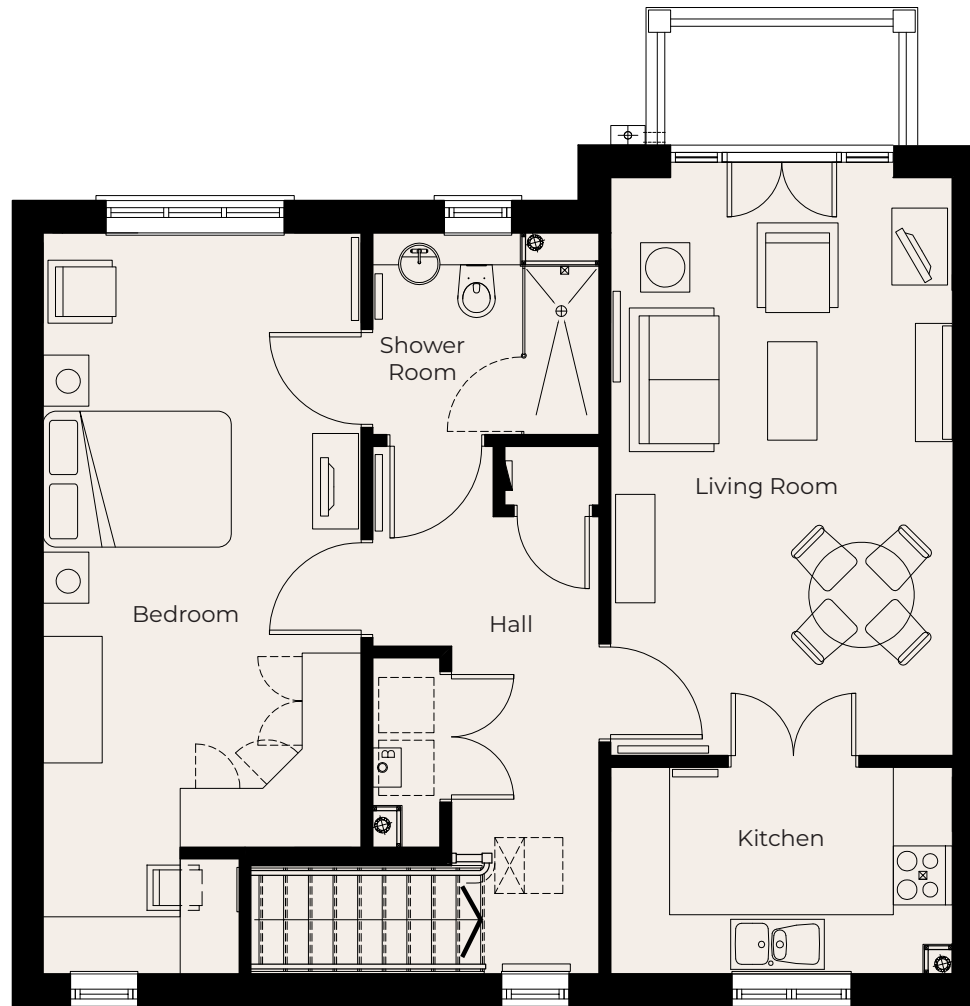

78 Millstream Mews

First Floor | 76.4m² - 822ft²

Kitchen

3470mm x 2100mm

11'5" x 6'11"

Living Room

3470mm x 5869mm

11'5" x 19'3"

Bedroom

3230mm x 7522mm

10'7" x 24'8"

En Suite Shower Room

2300mm x 2050mm

7'7" x 6'9"

These particulars are intended to give a fair and substantially correct overall description.

Measurements have been taken at 1500mm skelling height.

All dimensions are approximate. Bedroom measurements include the wardrobe if applicable. Room measurements include bay windows if applicable.

Furniture layout is to give an indicative impression. Although all efforts have been made to ensure its accuracy at time of print dimensions, fixtures, fittings, finishes and specifications are subject to change without notice.