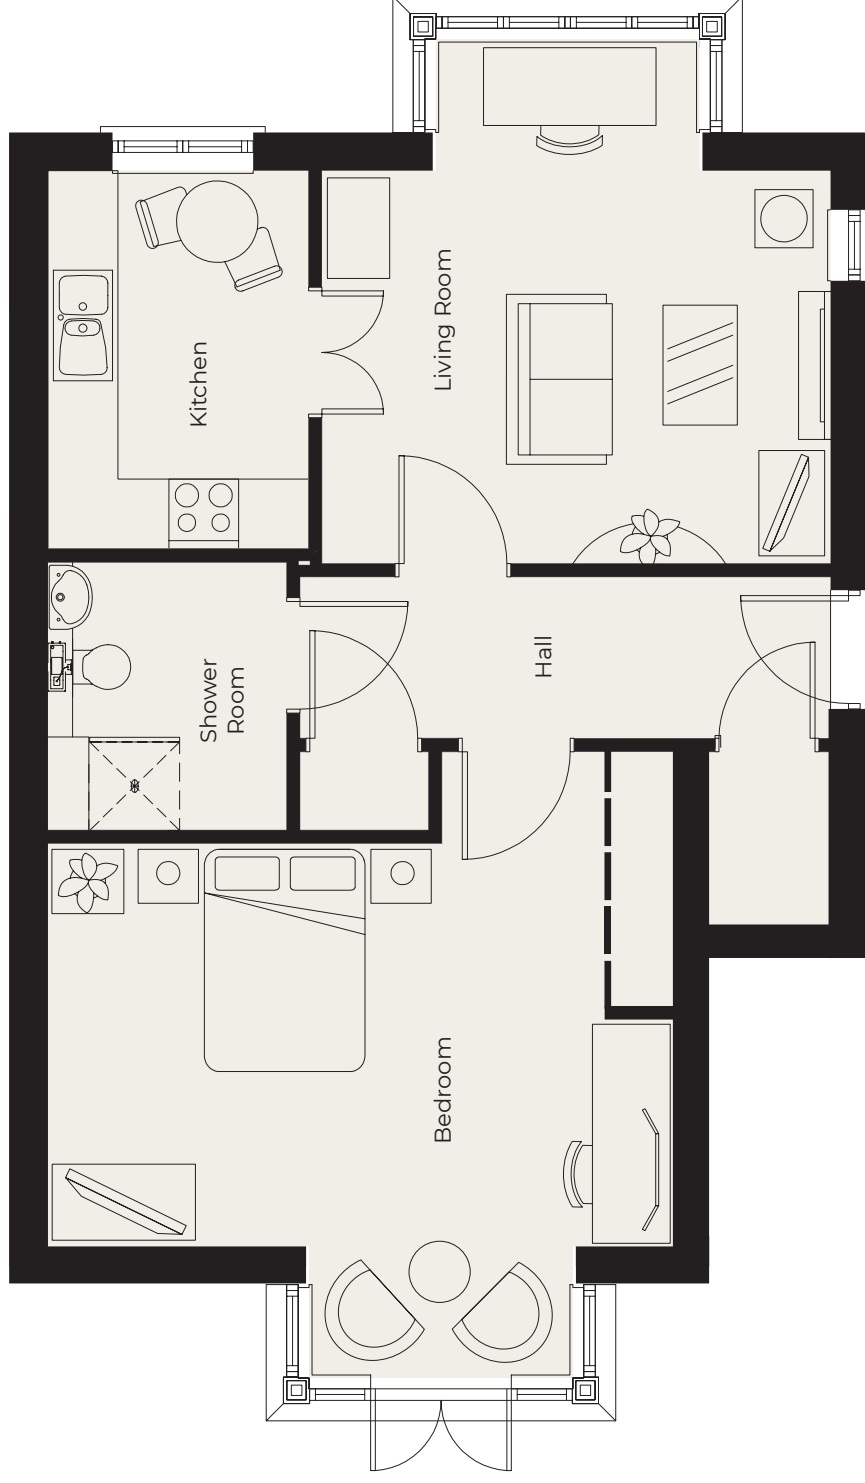

7 Brook View

Ground Floor

- Kitchen**
2238mm x 3250mm
7'4" x 10'8"
- Living Room**
4370mm x 3375mm
14'4" x 11'1"
- Bedroom**
5370mm x 4250mm
17'7" x 15'8"
- En Suite Shower Room**
2300mm x 2050mm
7'7" x 6'9"

These particulars are intended to give a fair and substantially correct overall description. Measurements have been taken at 1500mm skirting height. All dimensions are approximate. Bedroom measurements include the wardrobe if applicable. Room measurements include bay windows if applicable. Furniture layout is to give an indicative impression. Although all efforts have been made to ensure its accuracy at time of print dimensions, fixtures, fittings, finishes and specifications are subject to change without notice. The properties are sold unfurnished.