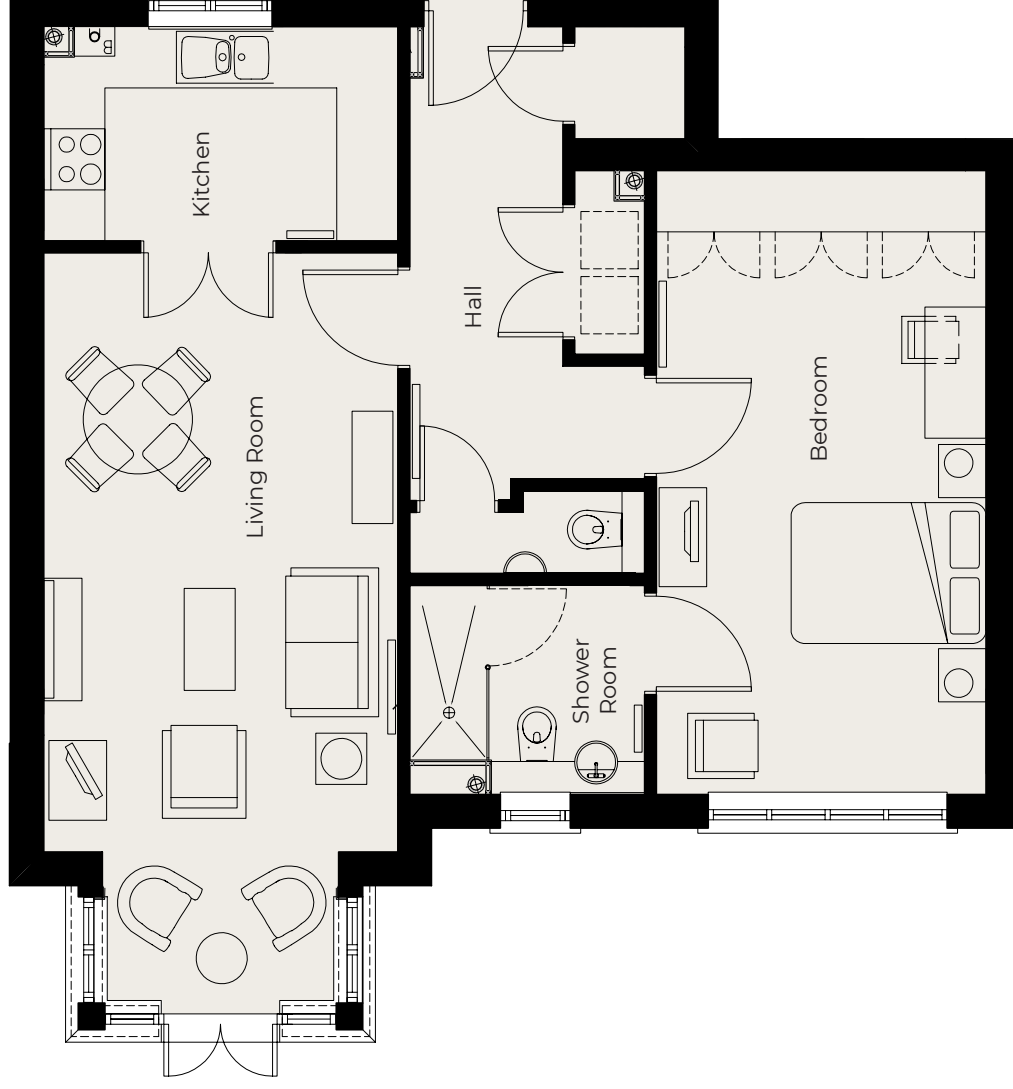

77 Millstream Mews

Ground Floor | 759ft²

- Kitchen**
3470mm x 2100mm
11'5" x 6'11"
- Living Room**
3470mm x 7348mm
11'5" x 24'1"
- Bedroom**
3230mm x 6112mm
10'7" x 20'1"
- Shower Room**
2300mm x 2050mm
7'7" x 6'9"

These particulars are intended to give a fair and substantially correct overall description. Measurements have been taken at 1500mm skirting height. All dimensions are approximate. Bedroom measurements include the wardrobe if applicable. Room measurements include bay windows if applicable. Furniture layout is to give an indicative impression. Although all efforts have been made to ensure its accuracy at time of print dimensions, fixtures, fittings, finishes and specifications are subject to change without notice. The properties are sold unfurnished.