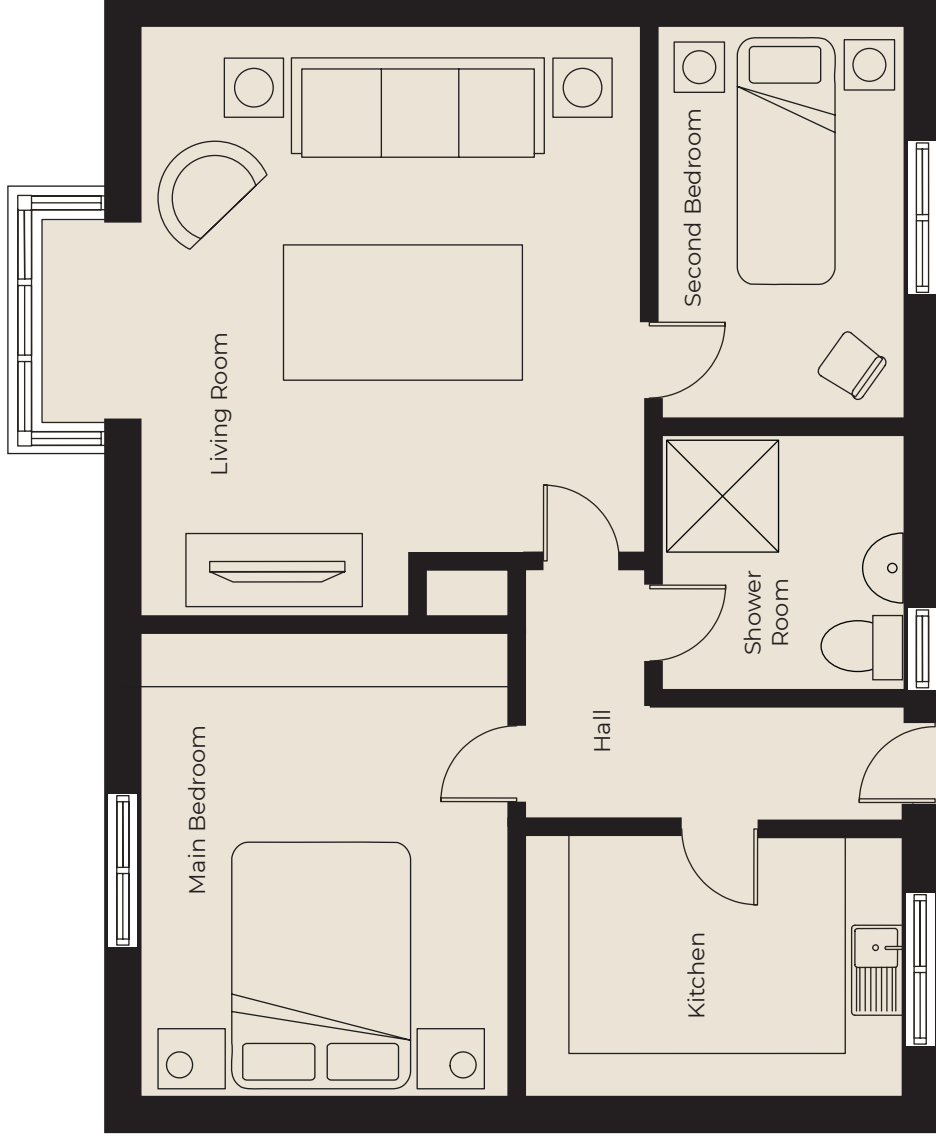

9 Larkspur

Ground Floor

Kitchen	3000mm x 2100mm
9'10" x 6'10"	
Living Room	4150mm x 3290mm
13'7" x 12'10"	
Main Bedroom	3640mm x 3000mm
11'11" x 9'10"	
Second Bedroom	3130mm x 2000mm
10'3" x 6'6"	
Shower Room	2070mm x 1680mm
6'9" x 5'6"	

These particulars are intended to give a fair and substantially correct overall description.

Measurements have been taken at 1500mm skimming height.

All dimensions are approximate. Bedroom measurements include the wardrobe if applicable. Room measurements include bay windows if applicable.

Furniture layout is to give an indicative impression. Although all efforts have been made to ensure its accuracy at time of print dimensions, fixtures, fittings, finishes and specifications are subject to change without notice.