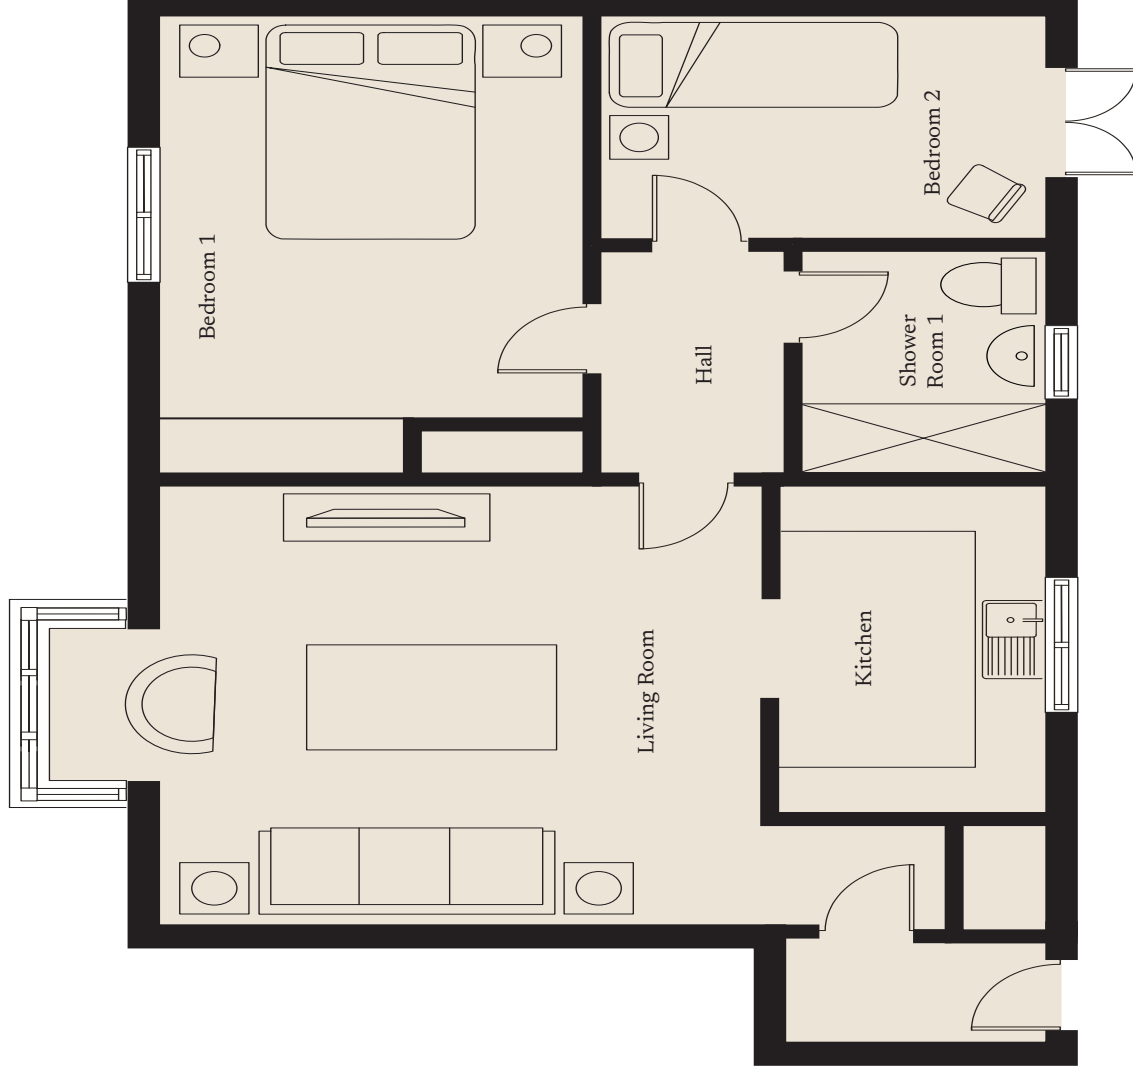

41 Jackwood Green

First Floor

Kitchen	2042mm x 3017mm
	6'7" x 9'9"
Living Room	4175mm x 4048mm
	13'7" x 13'4"
Bedroom 1	2956mm x 3688mm
	9'7" x 12'1"
Bedroom 2	3108mm x 1859mm
	10'2" x 6'10"
Shower Room	1798mm x 2072mm
	5'9" x 6'8"

These particulars are intended to give a fair and substantially correct overall description. Measurements have been taken at 1500mm ceiling height.

All dimensions are approximate. Bedroom measurements include the wardrobe if applicable. Room measurements include bay windows if applicable. Furniture layout is to give an indicative impression. Although all efforts have been made to ensure its accuracy at time of print dimensions, fixtures, finishes and specifications are subject to change without notice.