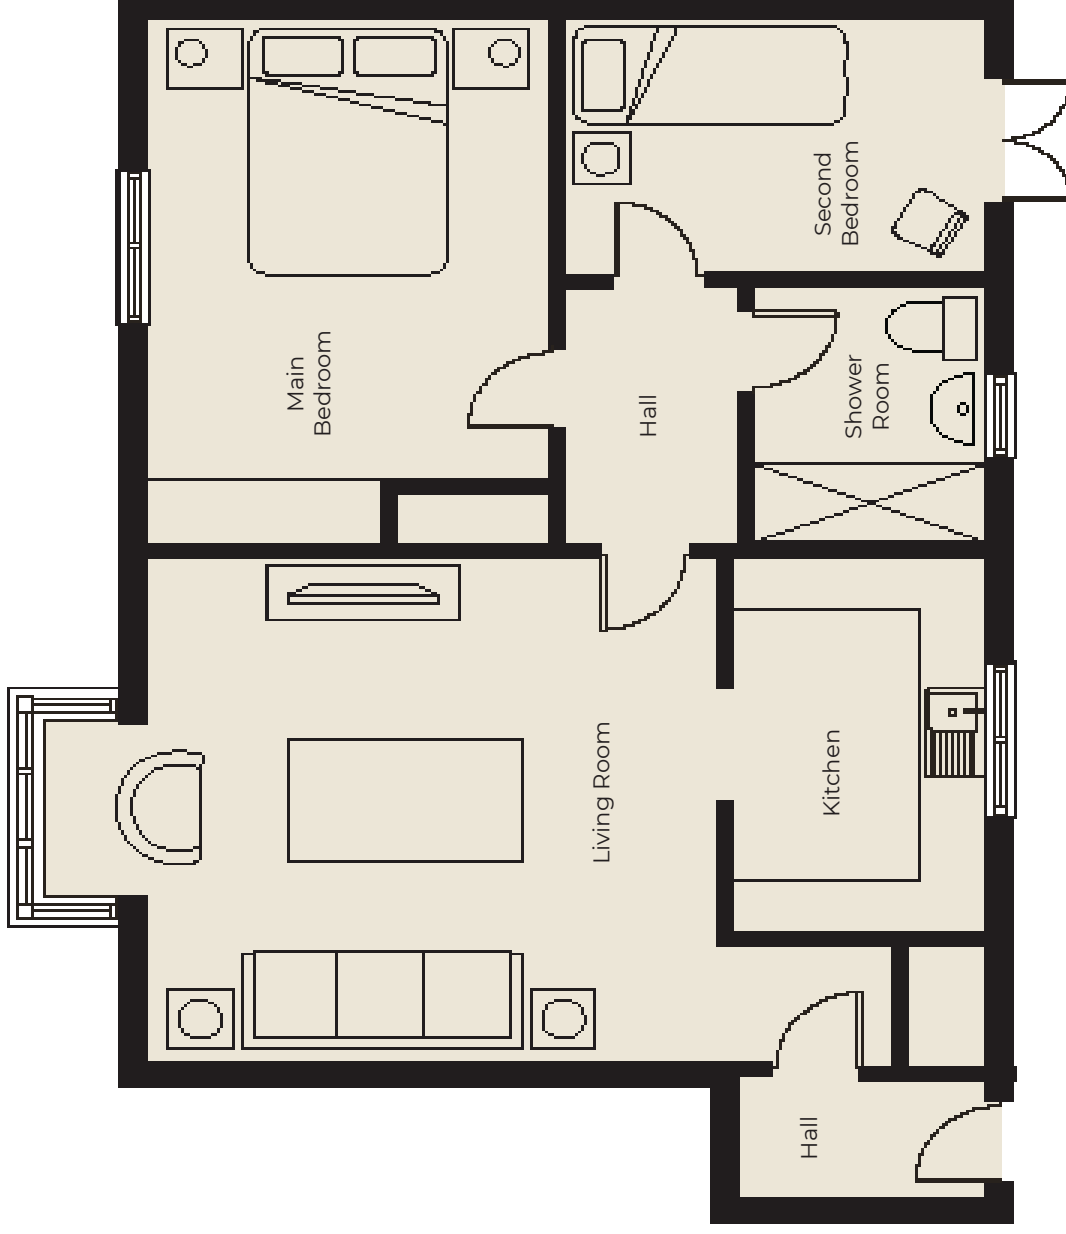

41 Jackwood Green

First Floor

Kitchen	2042mm x 3017mm 6'7" x 9'9"
Living Room	4175mm x 4048mm 13'7" x 13'4"
Main Bedroom	2956mm x 3688mm 9'7" x 12'1"
Second Bedroom	3108mm x 1859mm 10'2" x 6'10"
Shower Room	1798mm x 2072mm 5'9" x 6'8"

These particulars are intended to give a fair and substantially correct overall description.

Measurements have been taken at 1500mm skimming height.

All dimensions are approximate. Bedroom measurements include the wardrobe if applicable. Room measurements include bay windows if applicable.

Furniture layout is to give an indicative impression. Although all efforts have been made to ensure its accuracy at time of print dimensions, fixtures, fittings, finishes and specifications are subject to change without notice.