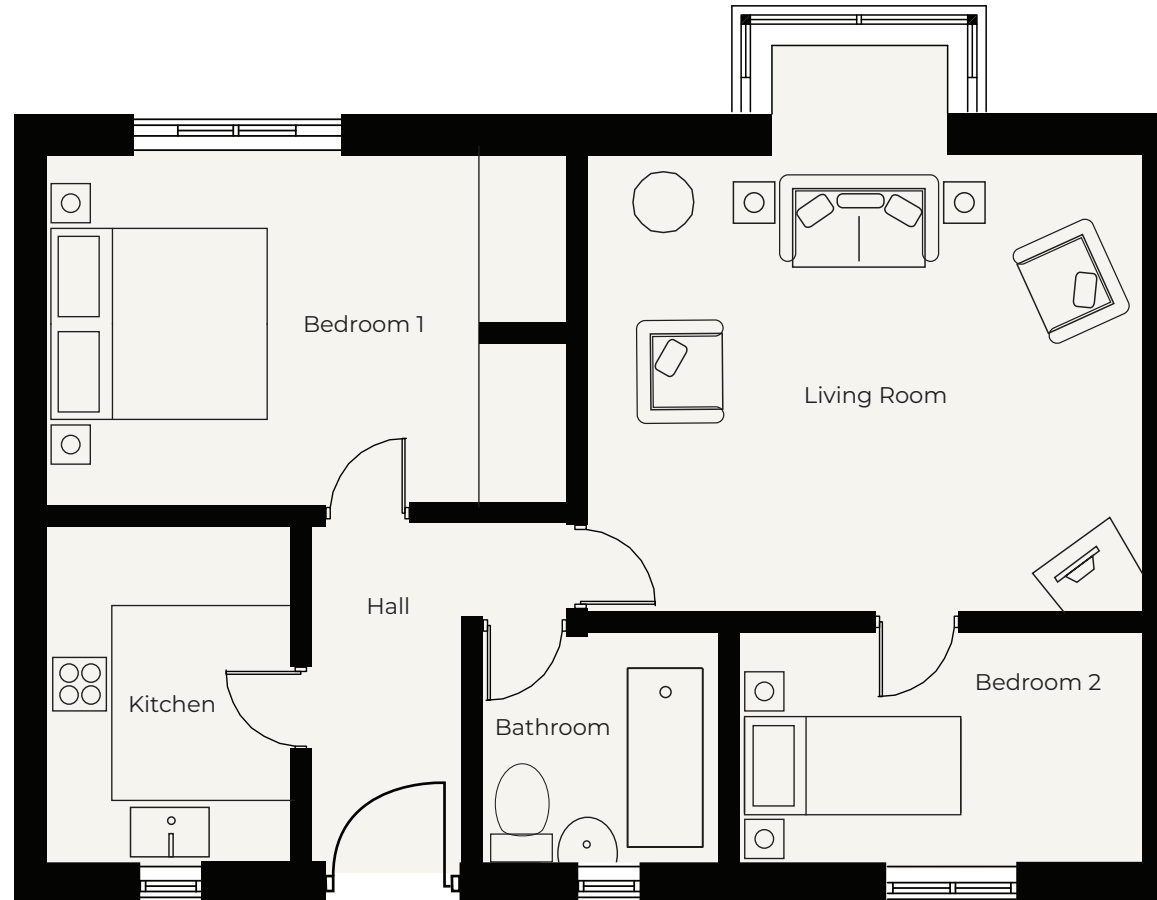

32 Swallow Court

Bungalow

Kitchen

2108mm x 3022mm
6'11" x 9'11"

Living Room

4241mm x 3987mm
13'11" x 13'1"

Bedroom 1

3556mm x 2997mm
11'8" x 9'10"

Bedroom 2

2032mm x 3124mm
6'8" x 10'3"

Bathroom

2082mm x 1676mm
6'10" x 5'6"

These particulars are intended to give a fair and substantially correct overall description.

Measurements have been taken at 1500mm skelling height.

All dimensions are approximate. Bedroom measurements include the wardrobe if applicable. Room measurements include bay windows if applicable.

Furniture layout is to give an indicative impression. Although all efforts have been made to ensure its accuracy at time of print dimensions, fixtures, fittings, finishes and specifications are subject to change without notice.