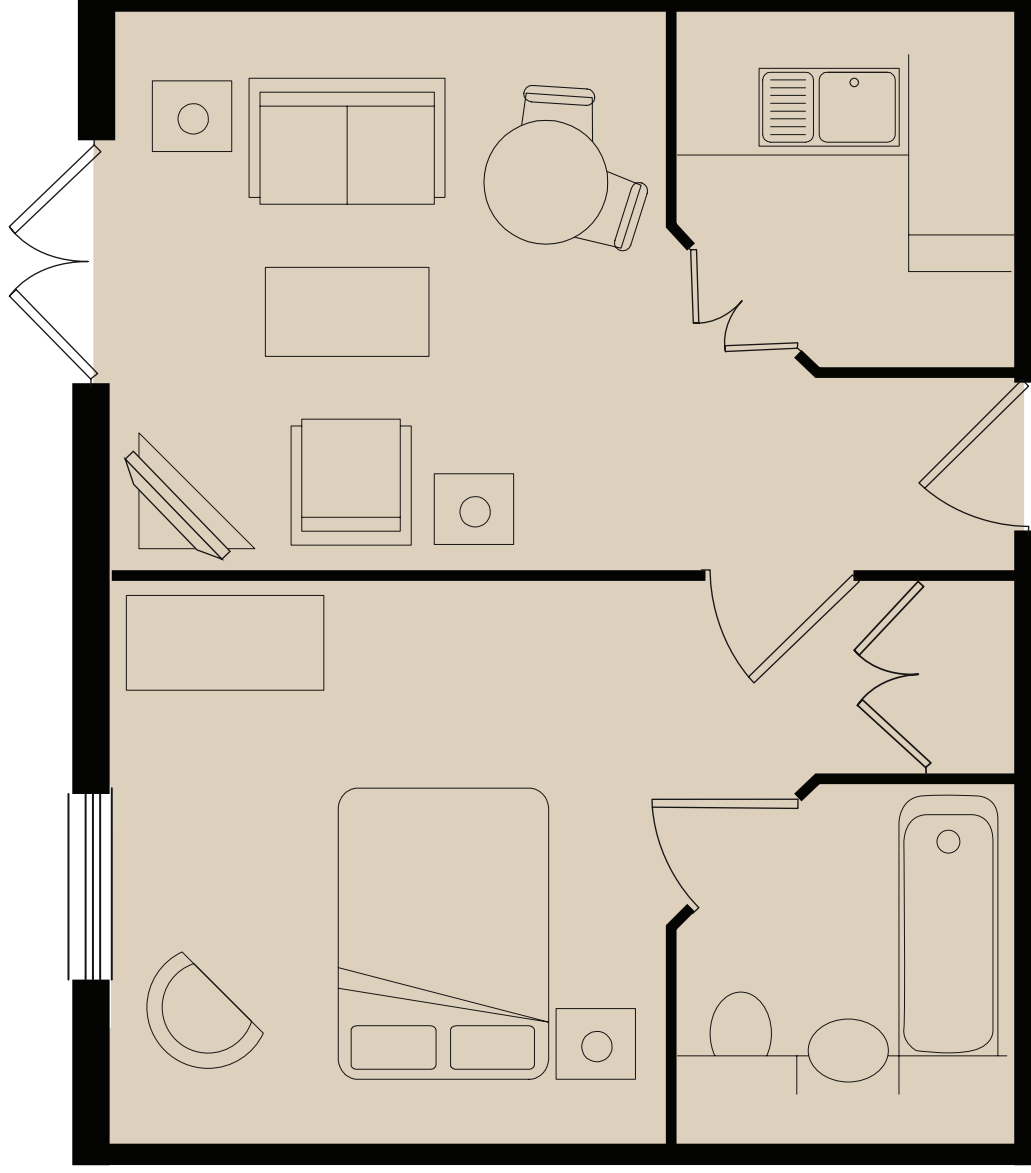

20 Boveney

Kitchen	2200mm x 2000mm
	7'1" x 6'6"
Living Room	3700mm x 3500mm
	12" x 11'5"
Bedroom 1	3700mm x 3500mm
	12" x 11'5"
Shower Room	2200mm x 2000mm
	7'1" x 6'6"

First Floor

These particulars are intended to give a fair and substantially correct overall description.

Measurements have been taken at 1500mm skimming height.

All dimensions are approximate. Bedroom measurements include the wardrobe if applicable. Room measurements include bay windows if applicable.

Furniture layout is to give an indicative impression. Although all efforts have been made to ensure its accuracy at time of print dimensions, fixtures, fittings, finishes and specifications are subject to change without notice.