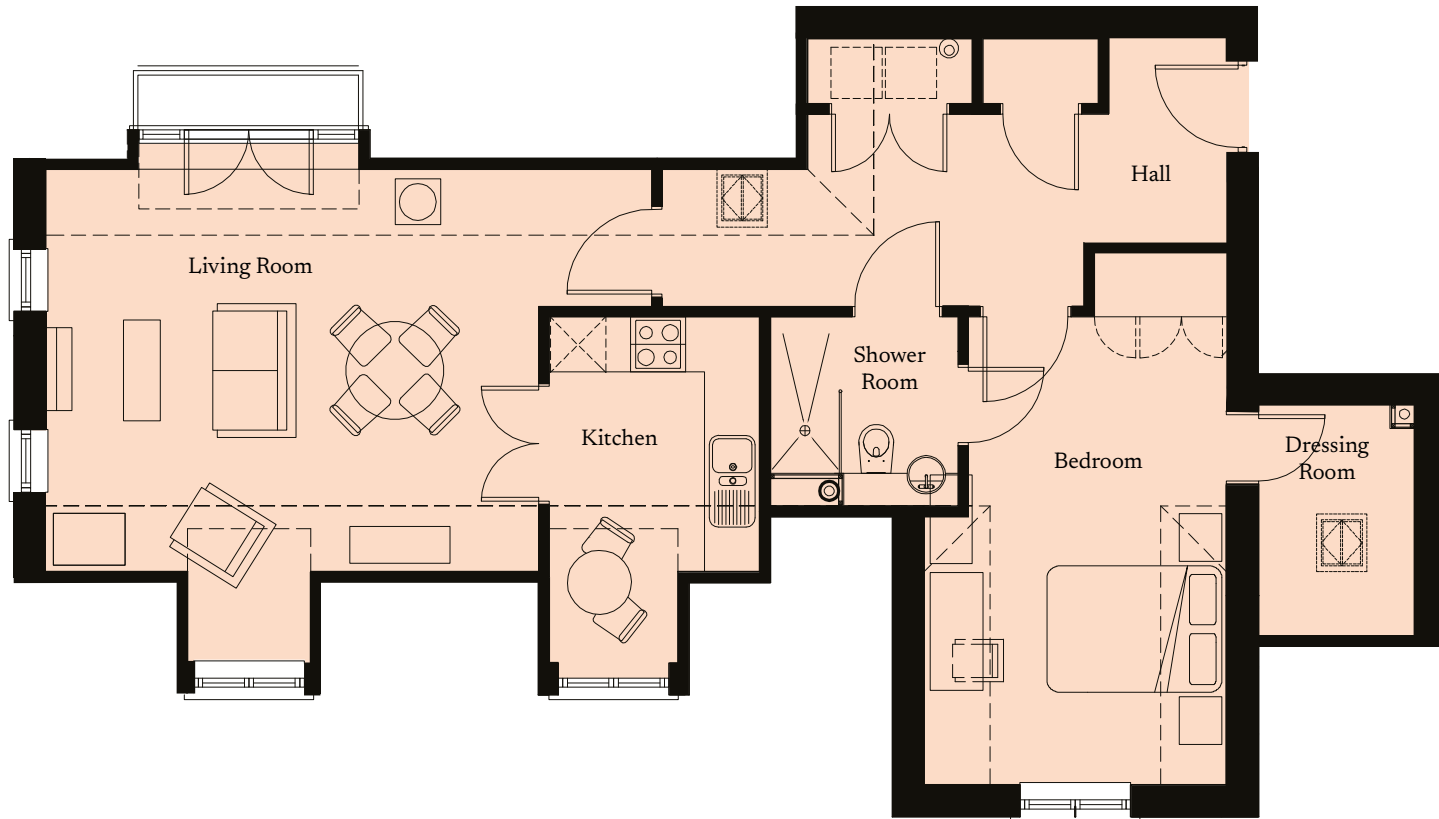

7 Cottage Meadow Way

Second Floor | 77.8m² – 837ft²

Kitchen

3780mm x 2295mm
12'4" x 7'6"

Living Room

5722mm x 5388mm
18'9" x 17'8"

Bedroom

5810mm x 3300mm
19'1" x 10'10"

Dressing Room

1900mm x 1700mm
6'2" x 5'7"

Shower Room

2063mm x 2047mm
6'9" x 6'9"

These particulars are intended to give a fair and substantially correct overall description.

Measurements have been taken at 1500mm skimming height.

All dimensions are approximate. Bedroom measurements include the wardrobe if applicable. Room measurements include bay windows if applicable.

Furniture layout is to give an indicative impression. Although all efforts have been made to ensure its accuracy at time of print dimensions, fixtures, fittings, finishes and specifications are subject to change without notice.