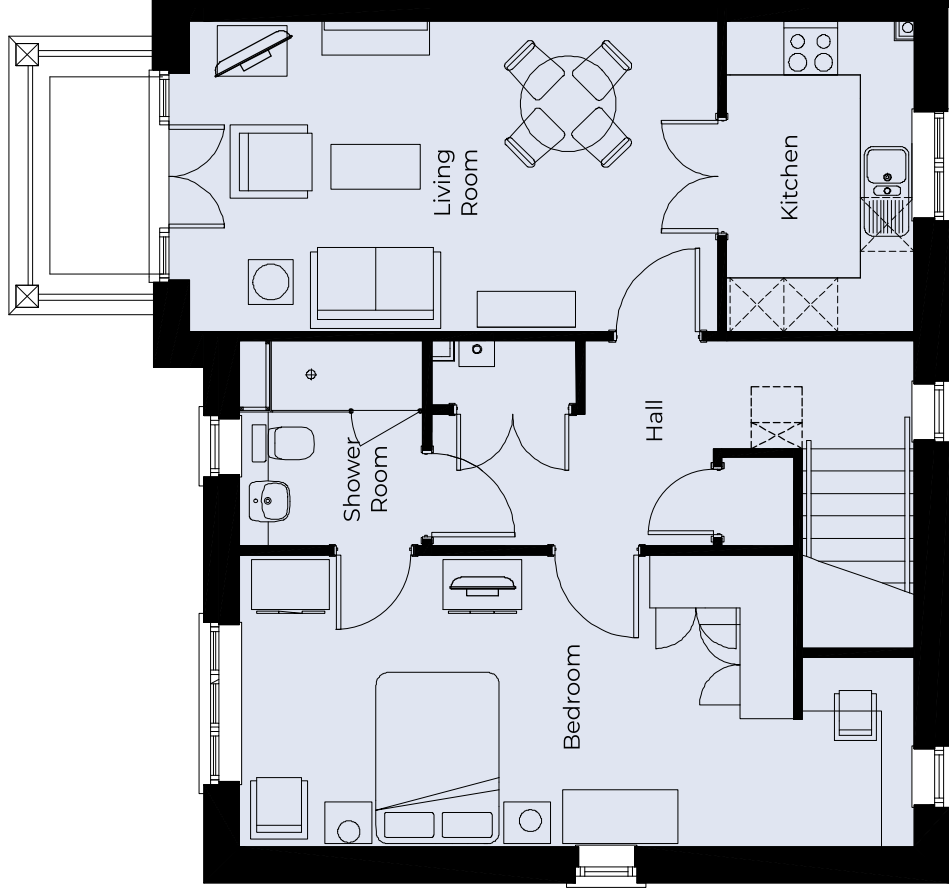

# 21 Rowan Gardens

First Floor | 69.5m<sup>2</sup> – 840ft<sup>2</sup>

- Kitchen**  
3470mm x 2100mm  
11'5" x 6'11"
- Living Room**  
5921mm x 3470mm  
19'5" x 11'5"
- Bedroom**  
7545mm x 3268mm  
24'9" x 10'9"
- Shower Room**  
2300mm x 2050mm  
7'7" x 6'9"

These particulars are intended to give a fair and substantially correct overall description. Measurements have been taken at 1500mm skimming height. All dimensions are approximate. Bedroom measurements include the wardrobe if applicable. Room measurements include bay windows if applicable. Furniture layout is to give an indicative impression. Although all efforts have been made to ensure its accuracy at time of print dimensions, fixtures, fittings, finishes and specifications are subject to change without notice. The properties are sold unfurnished.