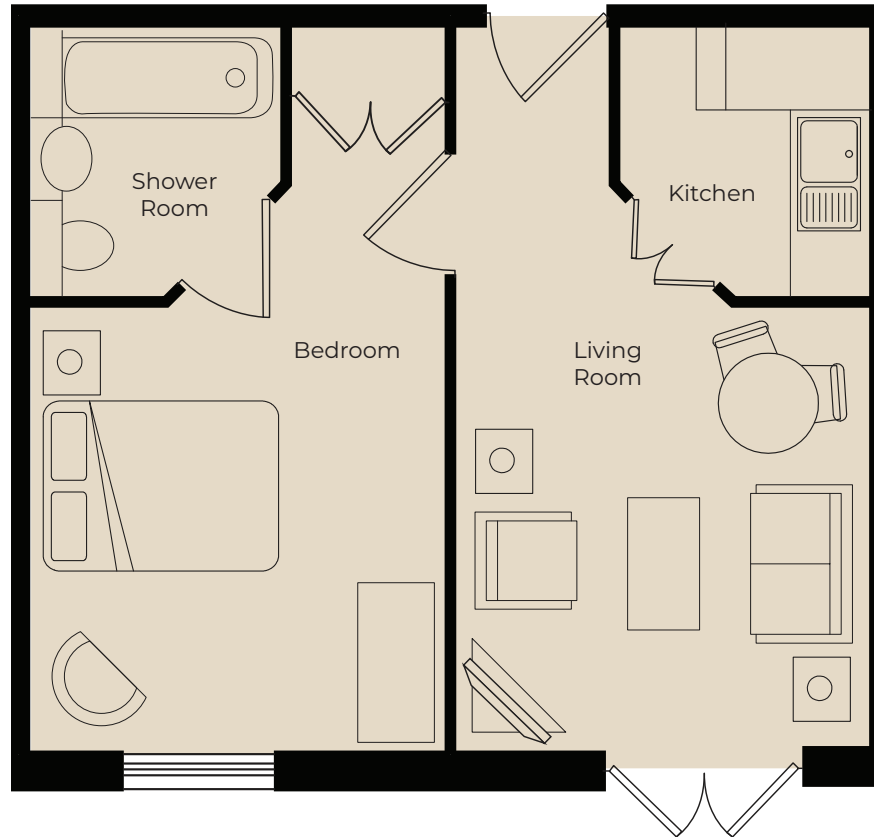

24 Abingdon

First Floor

Kitchen

2200mm x 2000mm
7'11" x 6'6"

Living Room

3657mm x 3505mm
12' x 11'5"

Bedroom

3700mm x 3500mm
12' x 11'5"

Shower Room

2200mm x 2000mm
7'11" x 6'6"

These particulars are intended to give a fair and substantially correct overall description.

Measurements have been taken at 1500mm skelling height.

All dimensions are approximate. Bedroom measurements include the wardrobe if applicable. Room measurements include bay windows if applicable.

Furniture layout is to give an indicative impression. Although all efforts have been made to ensure its accuracy at time of print dimensions, fixtures, fittings, finishes and specifications are subject to change without notice.