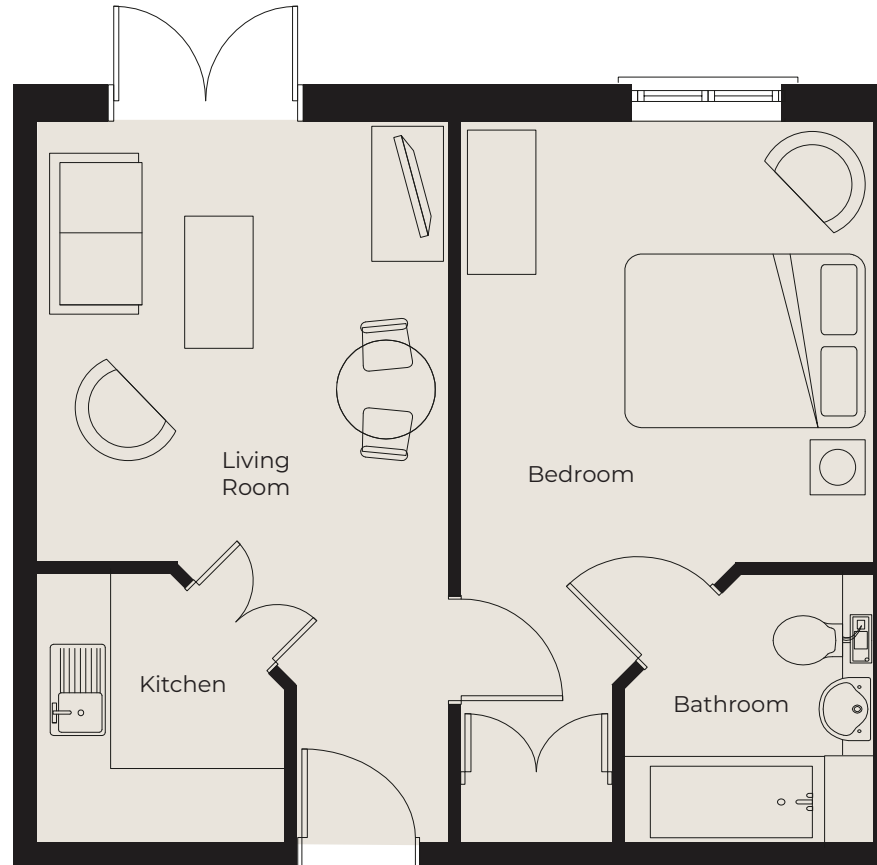

17 Boveney

First Floor

Kitchenette

2413mm x 1981mm

7'11" x 6'6"

Living Room

3657mm x 3479mm

12' x 11'5"

Bedroom

3657mm x 3479mm

12' x 11'5"

Bathroom

2413mm x 1981mm

7'11" x 6'6"

These particulars are intended to give a fair and substantially correct overall description.

Measurements have been taken at 1500mm skelling height.

All dimensions are approximate. Bedroom measurements include the wardrobe if applicable. Room measurements include bay windows if applicable.

Furniture layout is to give an indicative impression. Although all efforts have been made to ensure its accuracy at time of print dimensions, fixtures, fittings, finishes and specifications are subject to change without notice.