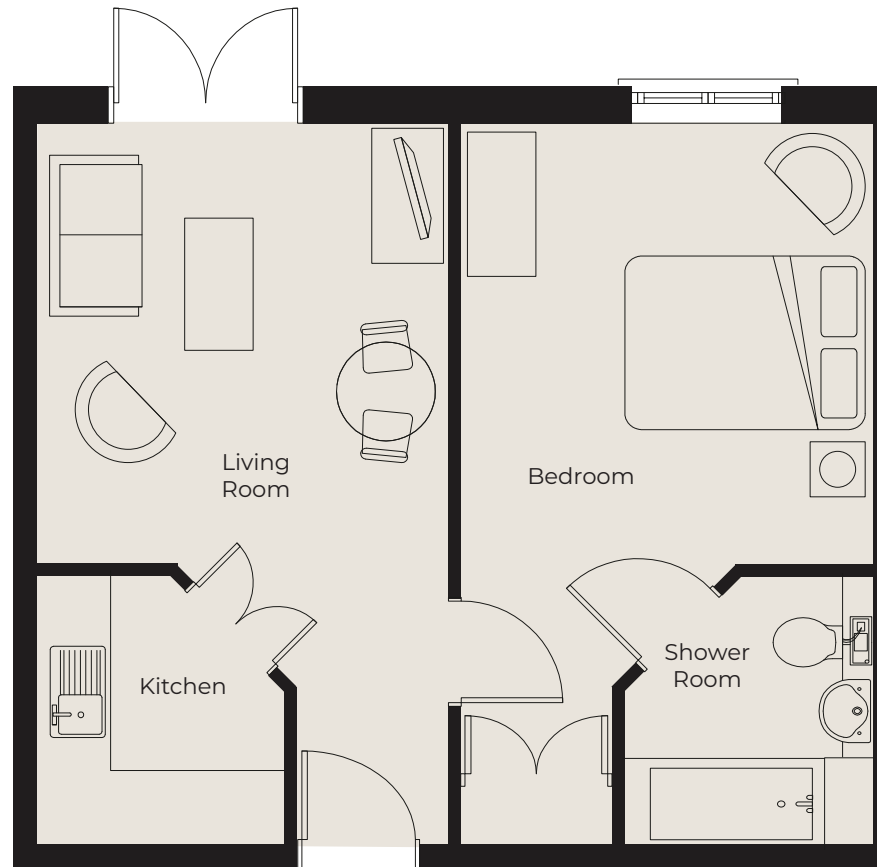

1 Abingdon

Ground Floor

Kitchen

2167mm x 2011mm

7'11" x 6'6"

Living Room

3657mm x 3505mm

12' x 11'5"

Bedroom

3657mm x 3505mm

12' x 11'5"

Shower Room

2167mm x 2011mm

7'11" x 6'6"

These particulars are intended to give a fair and substantially correct overall description.

Measurements have been taken at 1500mm skelling height.

All dimensions are approximate. Bedroom measurements include the wardrobe if applicable. Room measurements include bay windows if applicable.

Furniture layout is to give an indicative impression. Although all efforts have been made to ensure its accuracy at time of print dimensions, fixtures, fittings, finishes and specifications are subject to change without notice.