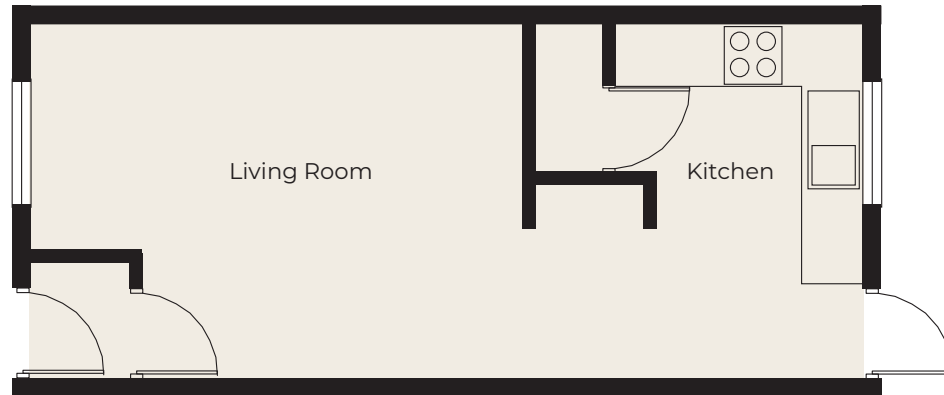

51 Larkspur Court

Terrace House | 58m²

Kitchen

2529mm x 1615mm
8'3" x 5'3"

Living Room

4605mm x 3627mm
15'11" x 11'9"

Bedroom 1

3566mm x 2733mm
11'7" x 9'10"

Bedroom 2

3577mm x 2164mm
11'7" x 7'10"

Shower Room

2042mm x 1706mm
6'7" x 5'6"

These particulars are intended to give a fair and substantially correct overall description.

Measurements have been taken at 1500mm skimming height.

All dimensions are approximate. Bedroom measurements include the wardrobe if applicable. Room measurements include bay windows if applicable.

Furniture layout is to give an indicative impression. Although all efforts have been made to ensure its accuracy at time of print dimensions, fixtures, fittings, finishes and specifications are subject to change without notice.