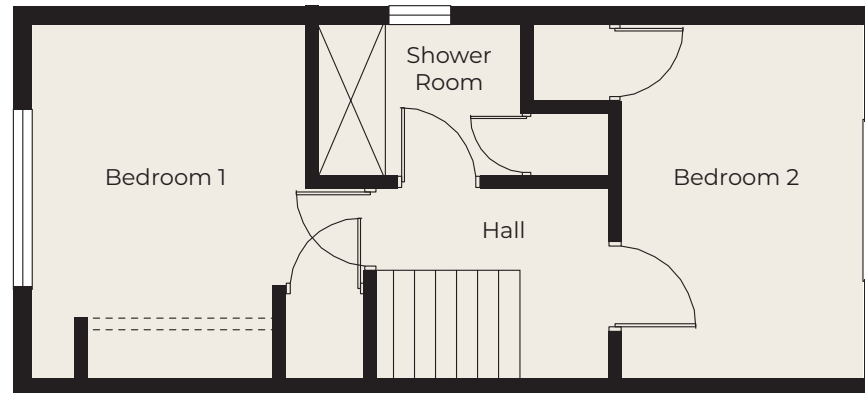

51 Larkspur Court

Terrace House | 58m²

Kitchen

2529mm x 1615mm
8'3" x 5'3"

Living Room

4605mm x 3627mm
15'11" x 11'9"

Bedroom 1

3566mm x 2733mm
11'7" x 9'10"

Bedroom 2

3577mm x 2164mm
11'7" x 7'10"

Shower Room

2042mm x 1706mm
6'7" x 5'6"

These particulars are intended to give a fair and substantially correct overall description.

Measurements have been taken at 1500mm skimming height.

All dimensions are approximate. Bedroom measurements include the wardrobe if applicable. Room measurements include bay windows if applicable.

Furniture layout is to give an indicative impression. Although all efforts have been made to ensure its accuracy at time of print dimensions, fixtures, fittings, finishes and specifications are subject to change without notice.