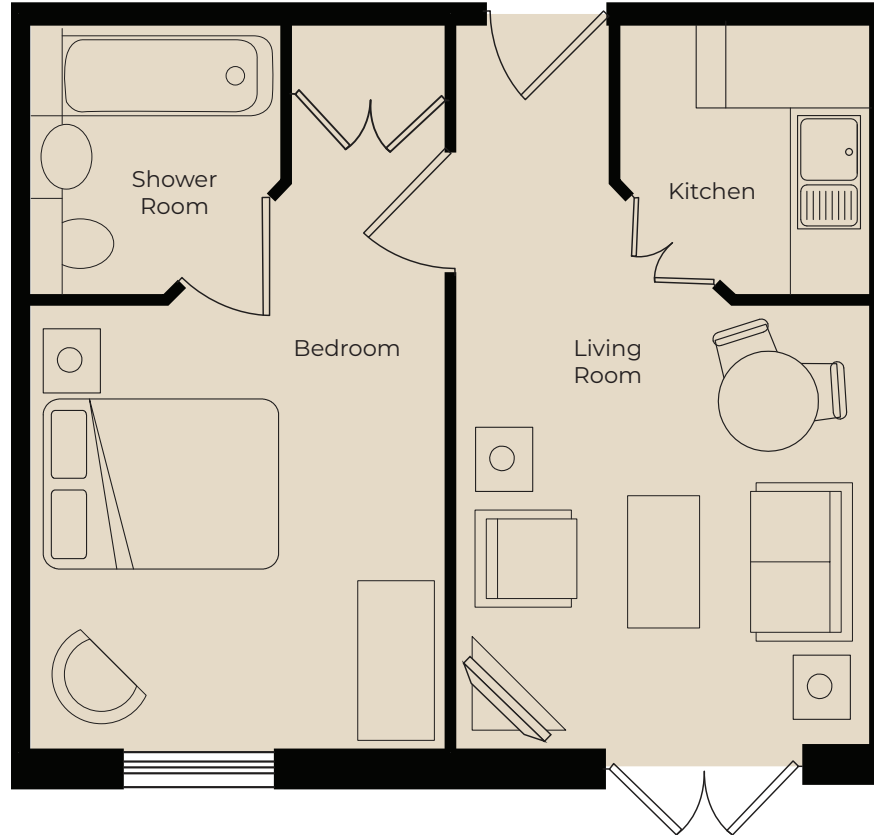

22 Abingdon

First Floor

Kitchen

2200mm x 2000mm
7'11" x 6'6"

Living Room

3657mm x 3505mm
12' x 11'5"

Bedroom

3700mm x 3500mm
12' x 11'5"

Shower Room

2200mm x 2000mm
7'11" x 6'6"

These particulars are intended to give a fair and substantially correct overall description.

Measurements have been taken at 1500mm skelling height.

All dimensions are approximate. Bedroom measurements include the wardrobe if applicable. Room measurements include bay windows if applicable.

Furniture layout is to give an indicative impression. Although all efforts have been made to ensure its accuracy at time of print dimensions, fixtures, fittings, finishes and specifications are subject to change without notice.