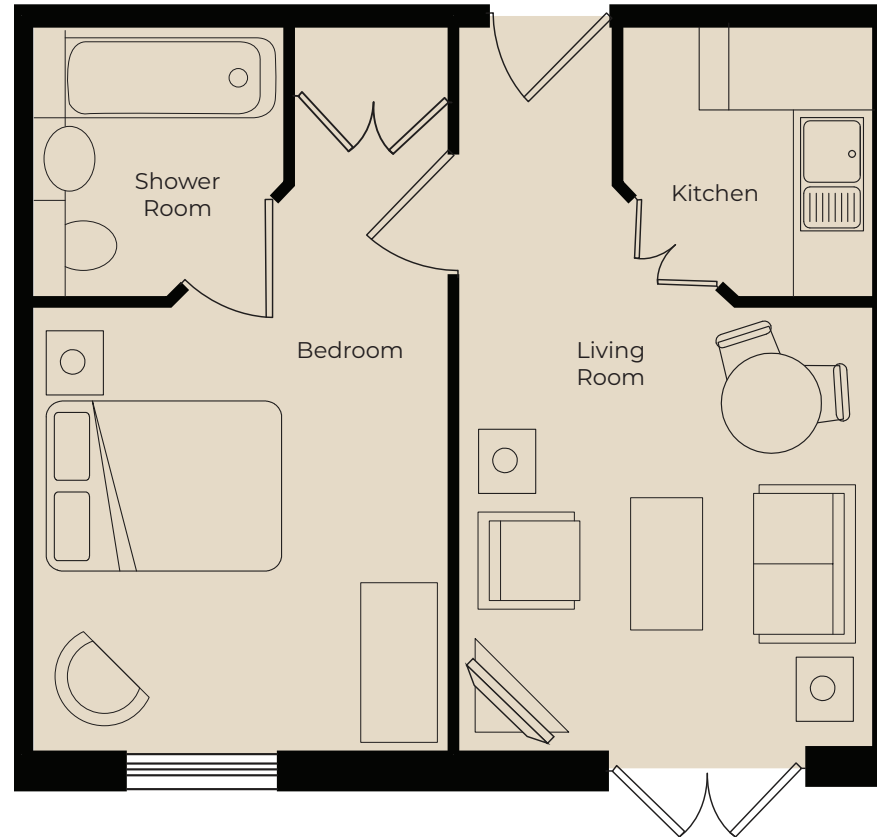

### Kitchen

2413mm x 1981mm  
7'11" x 6'6"

### Living Room

3657mm x 3479mm  
12' x 11'5"

### Bedroom

3657mm x 3479mm  
12' x 11'5"

### Shower Room

2413mm x 1981mm  
7'11" x 6'6"

These particulars are intended to give a fair and substantially correct overall description.

Measurements have been taken at 1500mm skelling height.

All dimensions are approximate. Bedroom measurements include the wardrobe if applicable. Room measurements include bay windows if applicable.