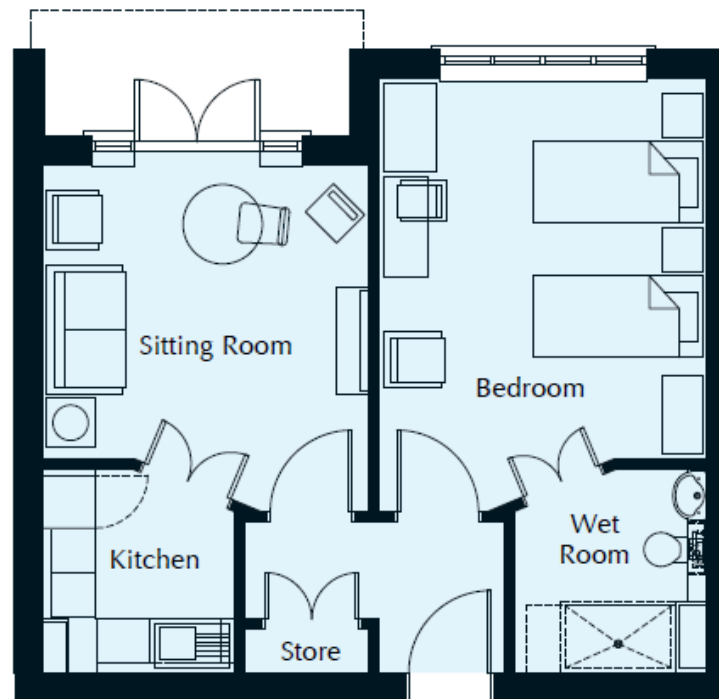

Village Suite

08

Ground Floor | 46.9m² – 505ft²

Kitchen

2300mm x 2180mm
7'7" x 7'2"

Sitting Room

3935mm x 3710mm
12'11" x 12'2"

Bedroom

4900mm x 3710mm
16'1" x 12'2"

Shower Room

2300mm x 2180mm
7'7" x 7'2"

These particulars are intended to give a fair and substantially correct overall description. All dimensions are approximate.