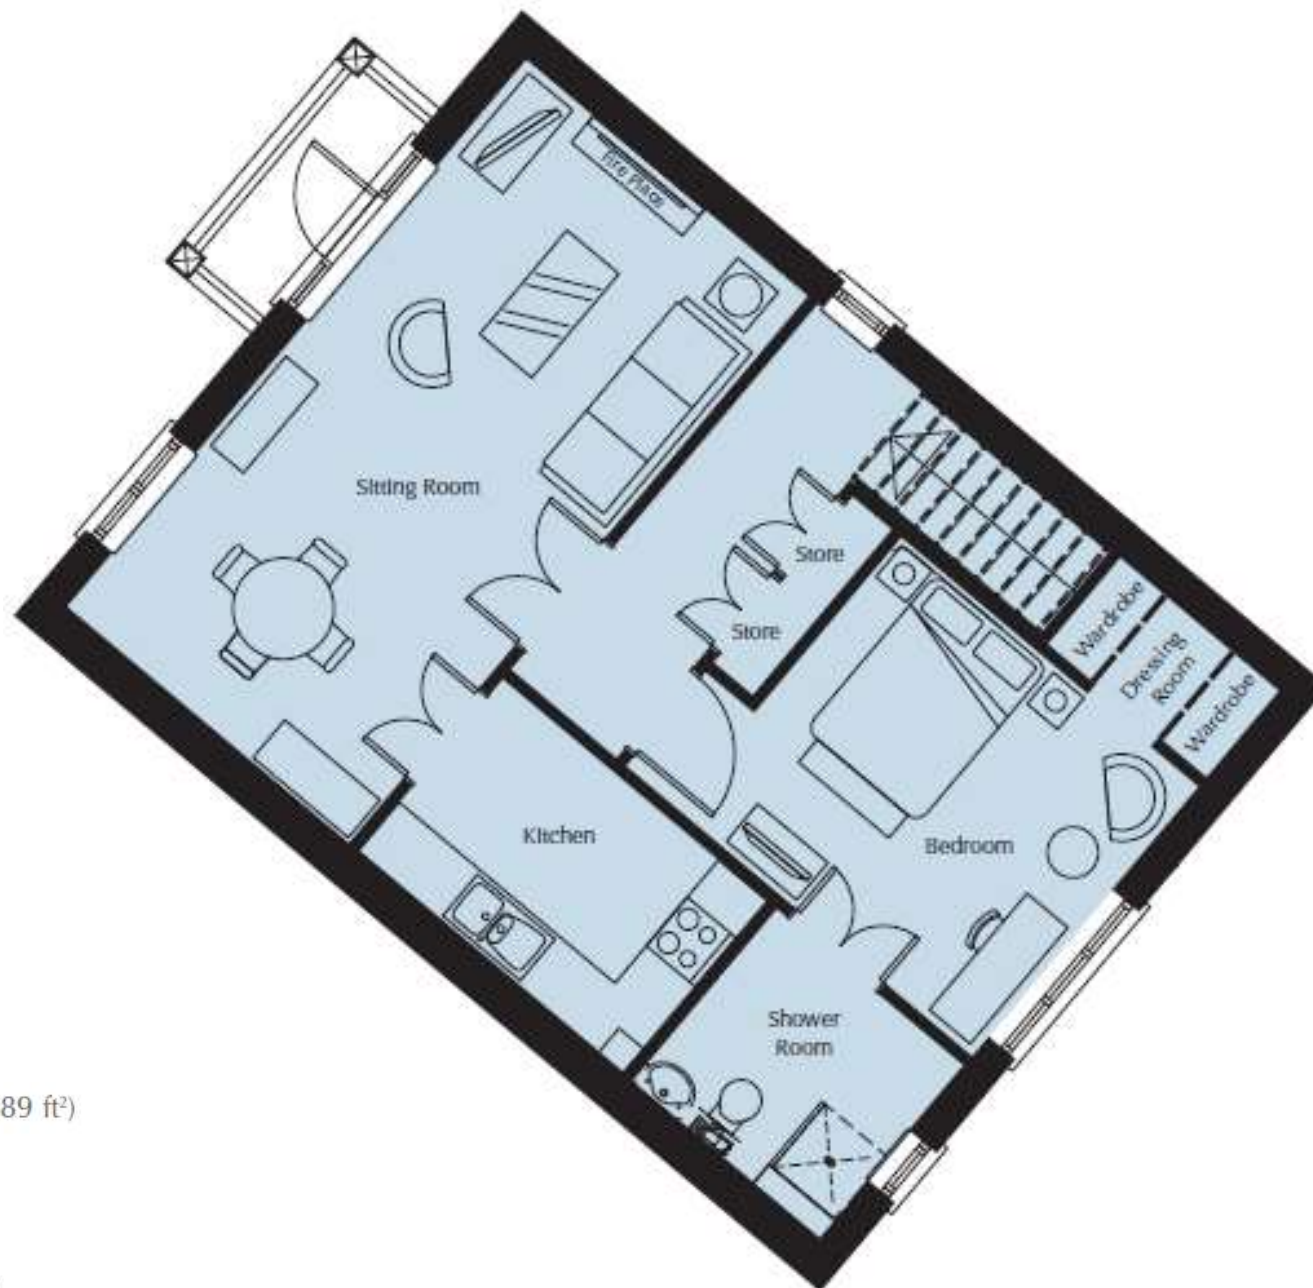

26 Brook View

Internal measurements Total area 64m² (689 ft²)

	Metric	Imperial
Sitting Room	6723 x 3462mm	20'1" x 11'4"
Kitchen	2116 x 3250mm	6'11" x 10'8"
Bedroom	3315 x 4250mm	10'1" x 13'11"
Shower Room	2116 x 2300mm	6'11" x 7'7"