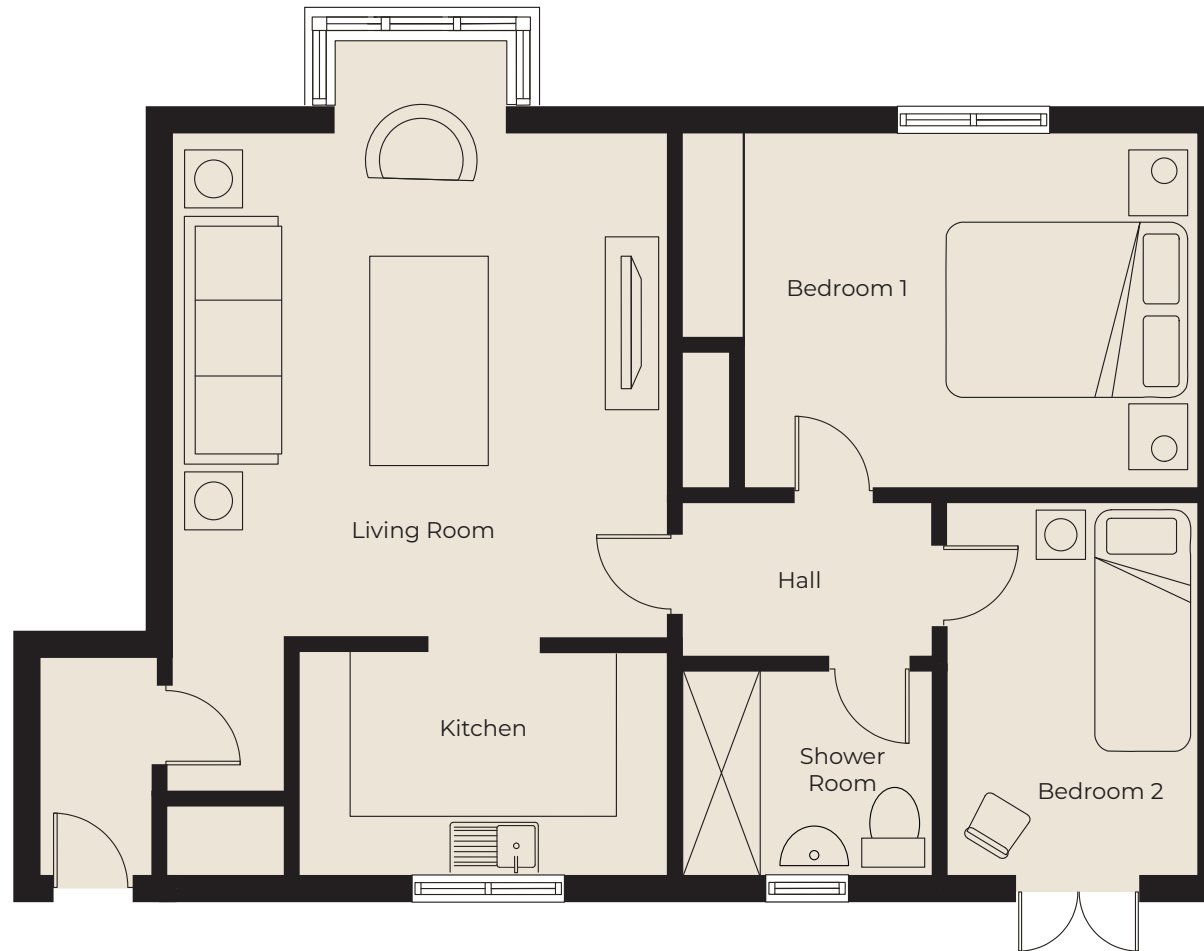

15 Jackwood Green

Ground Floor

Kitchen

2042mm x 3017mm
6'7" x 9'9"

Living Room

4175mm x 4048mm
13'7" x 13'4"

Bedroom 1

2956mm x 3688mm
9'7" x 12'1"

Bedroom 2

3108mm x 1859mm
10'2" x 6'10"

Shower Room

1798mm x 2072mm
5'9" x 6'8"

These particulars are intended to give a fair and substantially correct overall description.

Measurements have been taken at 1500mm skeliling height.

All dimensions are approximate. Bedroom measurements include the wardrobe if applicable. Room measurements include bay windows if applicable.

Furniture layout is to give an indicative impression. Although all efforts have been made to ensure its accuracy at time of print dimensions, fixtures, fittings, finishes and specifications are subject to change without notice.