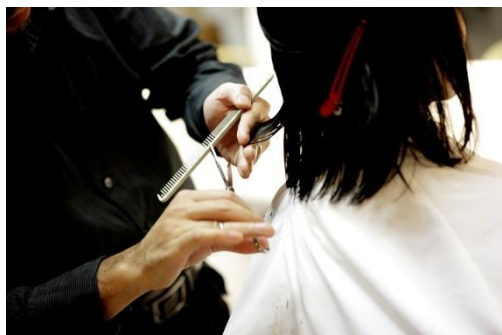

Mans Cut £8.00

Perm £40.00

Colour £35.00

Open on Monday, Wednesday, Thursday & Friday,
9.15am - 5.00pm.

Beauty treatments are also available on Tuesdays.

To make an appointment at the Richmond Bede
Village Salon, please call Reception on 024
76645544, extension 0.