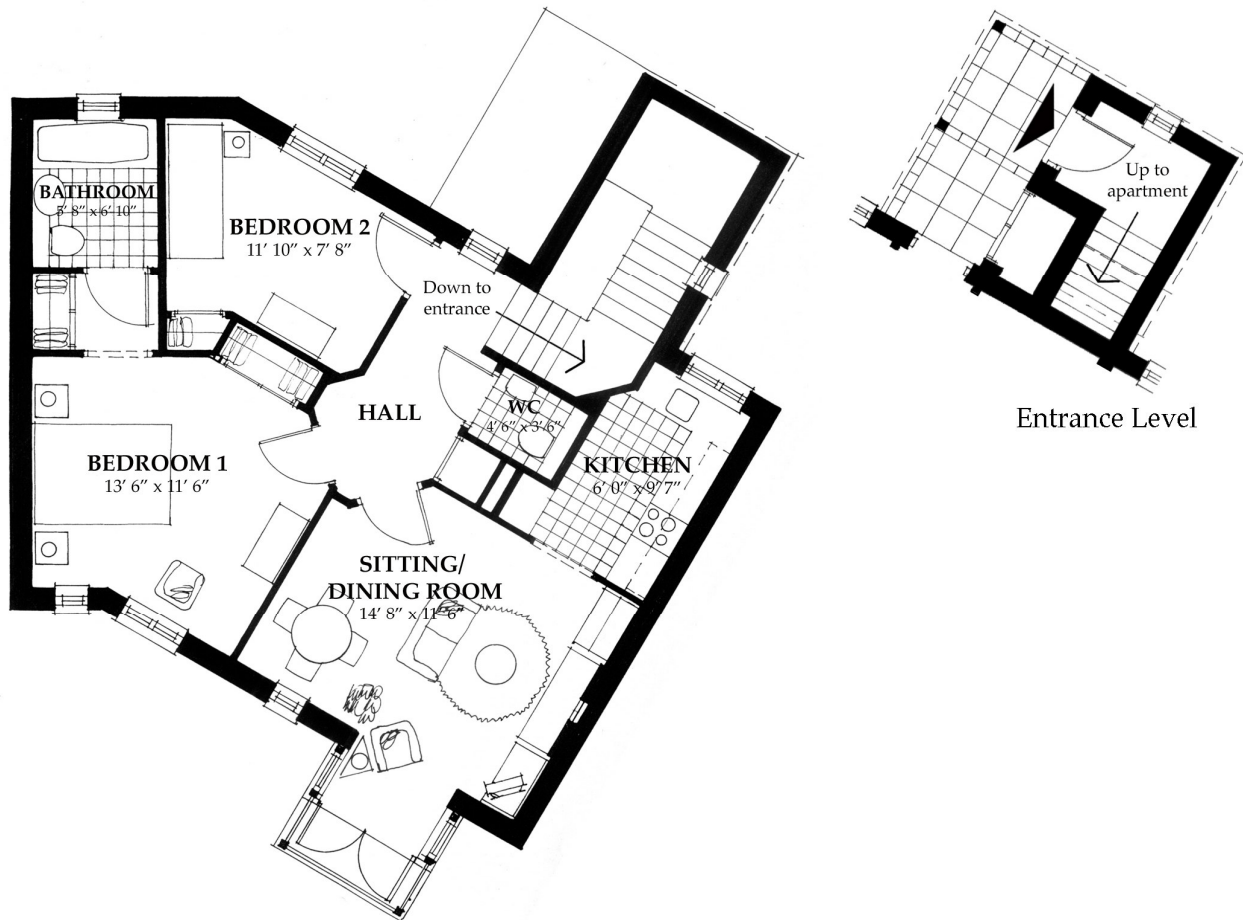

**RICHMOND  
VILLAGE**

**BOWLING GREEN APARTMENT NO. 32**

FLOOR PLAN  
Scale 1:100

Total Area 730 sq ft